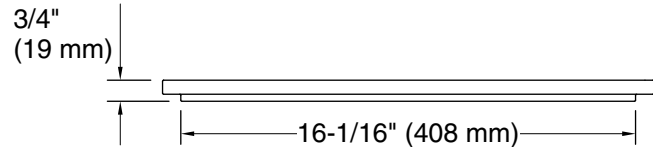

Material

- Durable acacia wood construction.

Installation

- Cutting board slides on sink ledge when sink is top-mounted or across the countertop when under-mounted.

Codes/Standards

None Applicable

KOHLER® One-Year Limited Warranty

See website for detailed warranty information.

Technical Information

All product dimensions are nominal.

Installation Type: Rim-mount, Deck-mount

Material: Wood