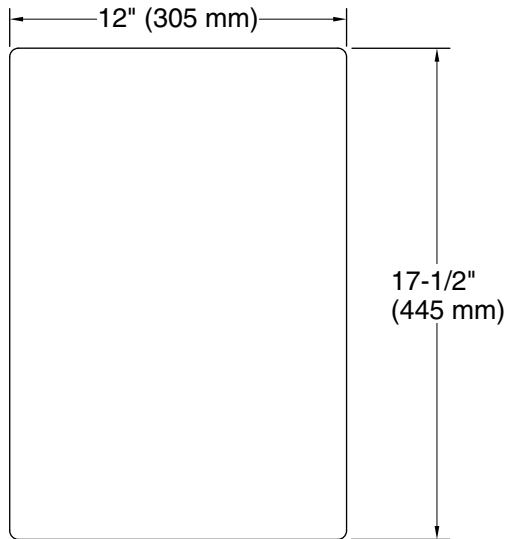

Material

- Durable acacia wood construction.

Installation

- Cutting board slides on sink ledge when sink is top-mounted or across the countertop when under-mounted.

Codes/Standards

None Applicable

KOHLER® One-Year Limited Warranty

See website for detailed warranty information.

Technical Information

All product dimensions are nominal.

Installation Type: Rim-mount, Deck-mount

Material: Wood