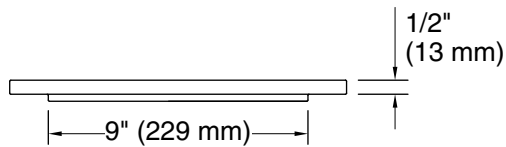

Material

- Durable acacia wood construction.

Installation

- Cutting board slides on sink ledge when sink is top-mounted or across the countertop when under-mounted.

Codes/Standards

None Applicable

KOHLER® One-Year Limited Warranty

See website for detailed warranty information.

Technical Information

All product dimensions are nominal.

Installation Type: Rim-mount, Deck-mount

Material: Wood