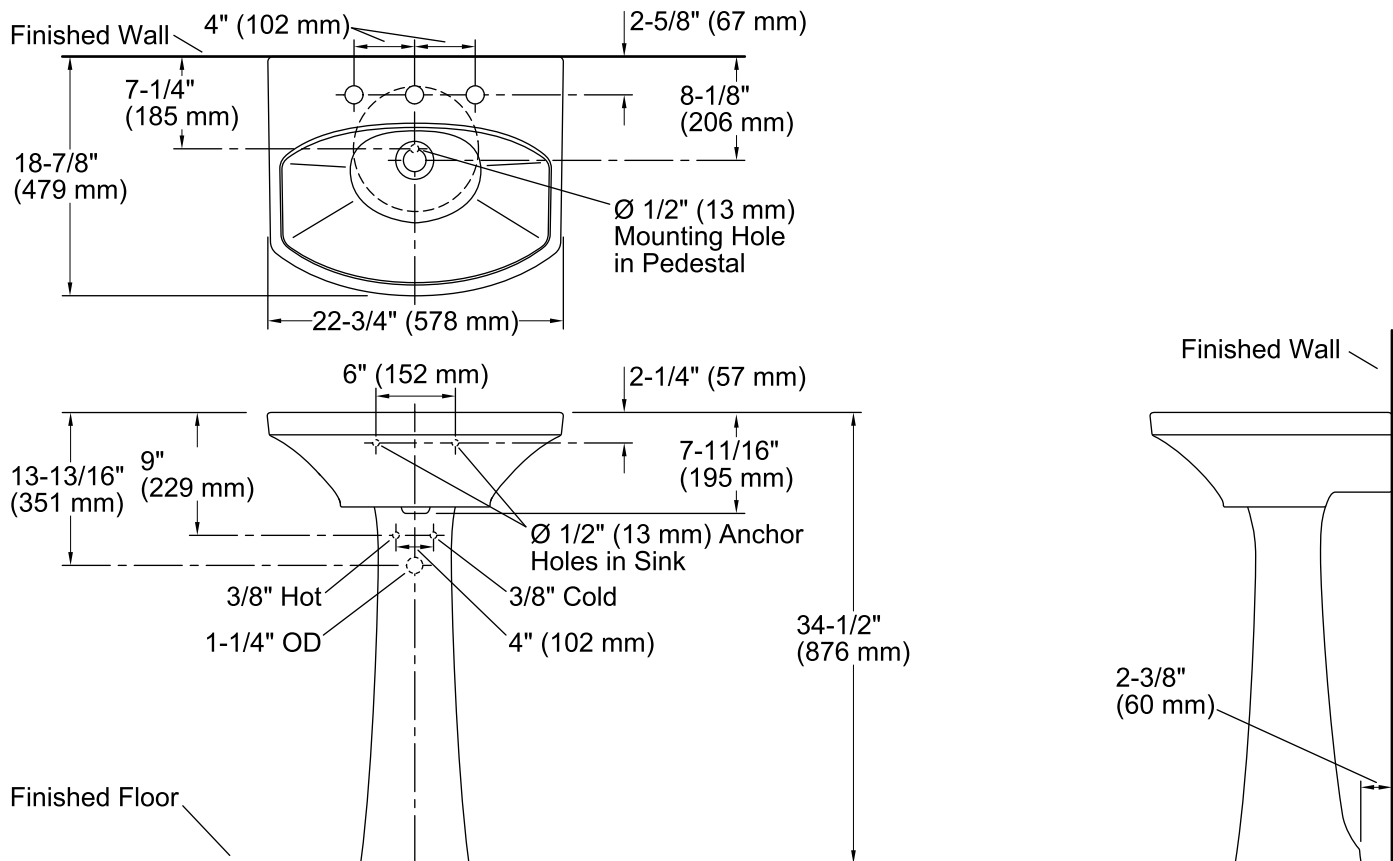

Features

- 8-inch center faucet holes.
- Overflow drain.
- Combination consists of the K-2363-8 basin and the K-2364 pedestal.
- Coordinates with other products in the Cimarron collection.

Material

- Vitreous china.

Installation

- Pedestal

Included Components

Product consists of:

K-2364 Bathroom Sink Pedestal

K-2363-8 Pedestal Bathroom Sink Basin

Additional Components:

Pedestal accessory pack

Technical Information

All product dimensions are nominal.

Bowl configuration:	Single
Installation:	Pedestal
Bowl area (Only):	Length: 21" (533 mm) Width: 12-3/4" (324 mm) Water depth: 3-5/8" (92 mm)
Number of deck holes:	3
Faucet hole spacing:	8" (203 mm)
Faucet hole(s):	1-3/8" (35 mm)
Drain hole:	1-3/4" (44 mm)