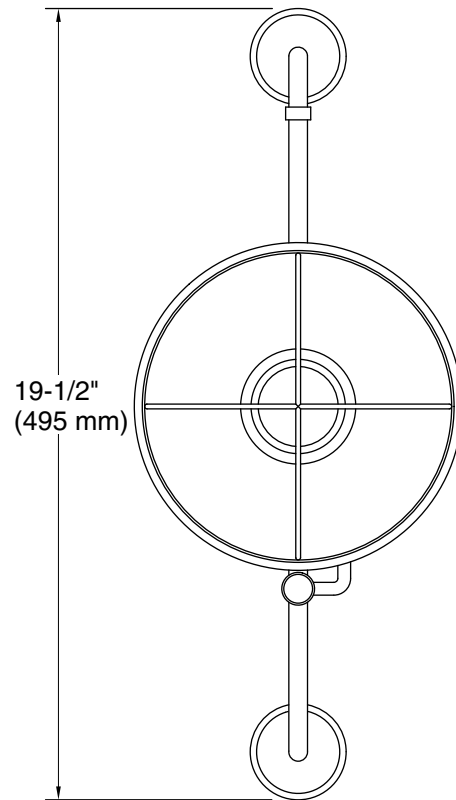

Modern Farm

One-light sliding sconce
K-23667-SC01

Features

- Suitable for any living space, allowing you to create a cohesive design aesthetic throughout your home.
- Candelabra base (E12) socket, works best with type G16.5 white, clear or Edison bulbs (sold separately).
- With the integrated ball joint, move shade to cast light up, down, left or right.

Color	Code	Description
	BGL	Moderne Brushed Gold
	CPL	Polished Chrome
	VNL	Valiant Nickel
	WHL	Matte White

Required Electrical Service

One circuit required.

Lights: 120 V, 60 Hz

Technical Information

All product dimensions are nominal.

Material: Steel
Number of Lights: 1
Lighting Type: Socket-based
Socket Type: E-12 Candelabra
Number of Shades: 1
Shade Type: Metal
Electrical component rating: Socket Rating: 60 Hz, 60 W