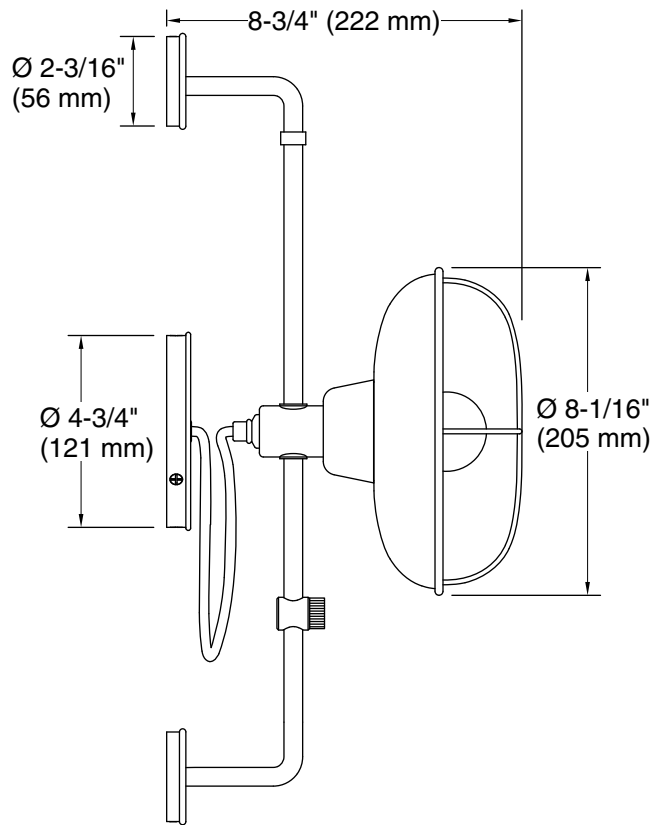

Modern Farm

One-light sliding sconce
K-23667-SC01

Features

- Suitable for any living space, allowing you to create a cohesive design aesthetic throughout your home.
- Candelabra base (E12) socket, works best with type G16.5 white, clear or Edison bulbs (sold separately).
- With the integrated ball joint, move shade to cast light up, down, left or right.

Color	Code	Description
	BGL	Moderne Brushed Gold
	CPL	Polished Chrome
	VNL	Valiant Nickel
	WHL	Matte White

Required Electrical Service

One circuit required.

Lights: 120 V, 60 Hz

Technical Information

All product dimensions are nominal.

Material: Steel
Number of Lights: 1
Lighting Type: Socket-based
Socket Type: E-12 Candelabra
Number of Shades: 1
Shade Type: Metal
Electrical component rating: Socket Rating: 60 Hz, 60 W