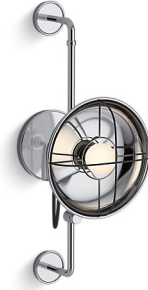

Codes/Standards

UL 1598
CSA C22.2 No. 250

KOHLER® Lighting Limited Warranty

See website for detailed warranty information.

Available Colors/Finishes

Color tiles intended for reference only.

Color	Code	Description
	BGL	Moderne Brushed Gold
	CPL	Polished Chrome
	VNL	Valiant Nickel
	WHL	Matte White