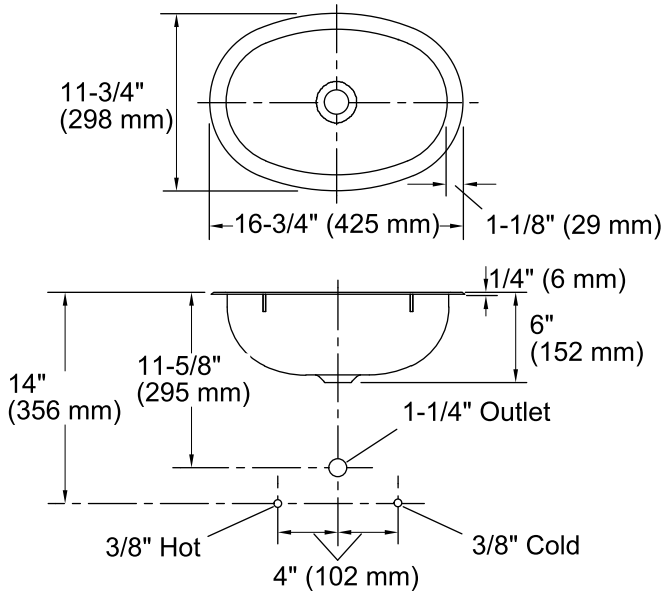

A
Drop-in (shown)	7" (178 mm)
Under-mount	7-3/4" (197 mm)

Technical Information

All product dimensions are nominal.

- Bowl configuration: Single
- Installation: Drop-in, Under-mount
- Bowl area (Only): Length: 15" (381 mm)
  Width: 10" (254 mm)
  Water depth: 5-1/2" (140 mm)
- Drain hole: 1-5/8" (41 mm)
- Template: 111579-7, required, included

Notes

Install this product according to the installation instructions.
ADA, OBC, CSA B651 compliant when installed to the specific requirements of these regulations.