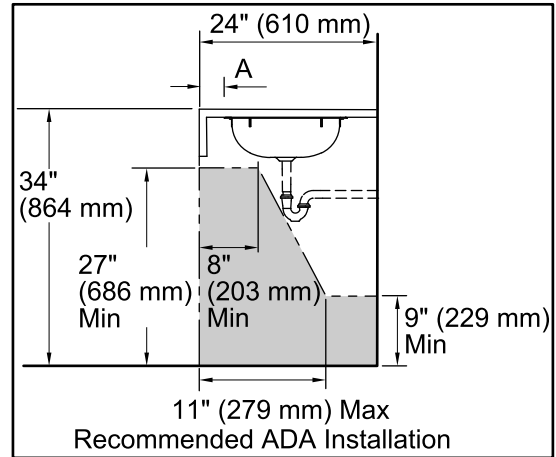

A
Drop-in (shown)	7" (178 mm)
Under-mount	7-3/4" (197 mm)

Technical Information

All product dimensions are nominal.

- Bowl configuration: Single
- Installation: Drop-in, Under-mount
- Bowl area (Only): Length: 15" (381 mm)
  Width: 10" (254 mm)
  Water depth: 5-1/2" (140 mm)
- Drain hole: 1-5/8" (41 mm)
- Template: 111579-7, required, included

Notes

Install this product according to the installation instructions.
ADA, OBC, CSA B651 compliant when installed to the specific requirements of these regulations.