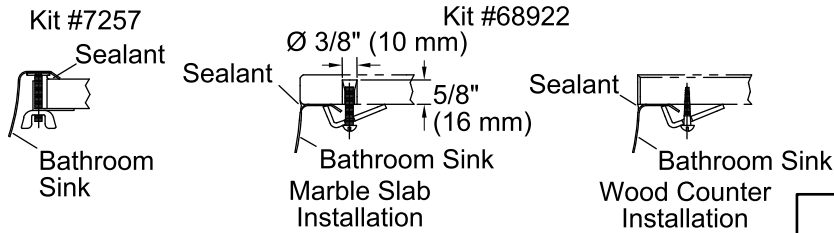

Note: Waterproof unprotected overhang area of the underside of wood counter.