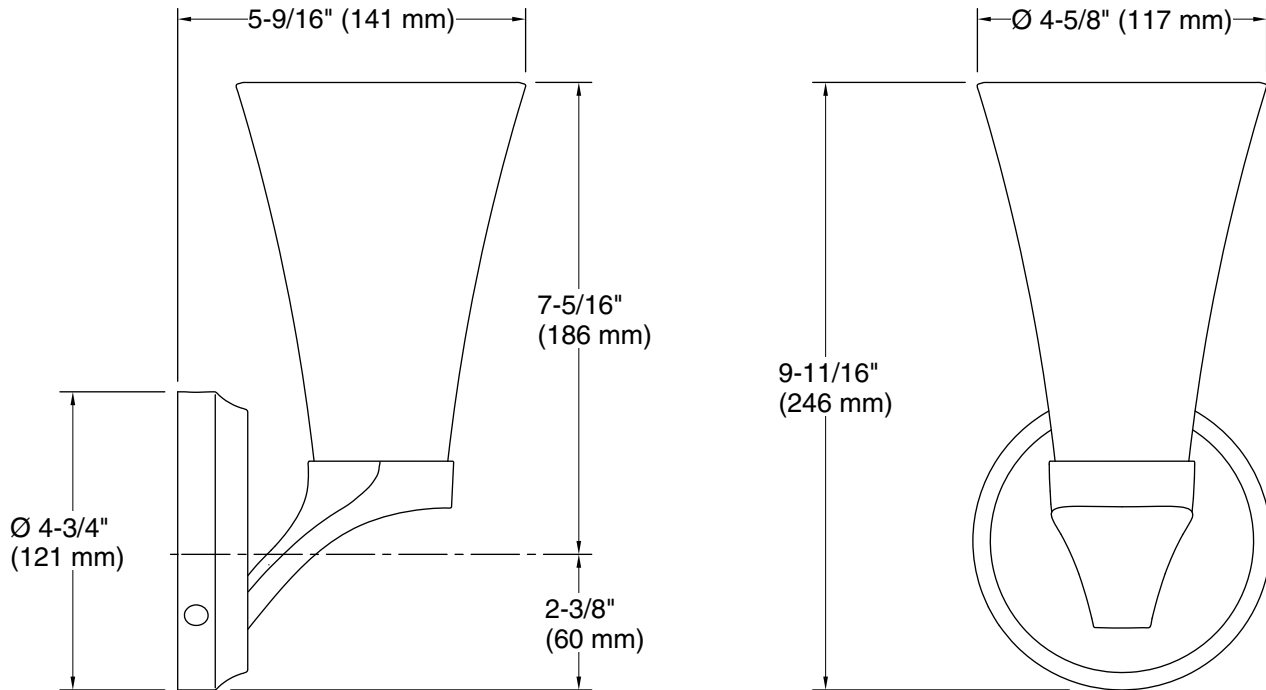

Required Electrical Service

One circuit required.

120 V, 60 Hz

Technical Information

All product dimensions are nominal.

Material: Steel, Glass, Zinc, Aluminum

Number of Lights: 1

Lighting Type: Socket-based

Socket Type: E-12 Candelabra

Number of Shades: 1

Shade Type: Frosted Glass

Notes

Install this product according to the installation instructions.