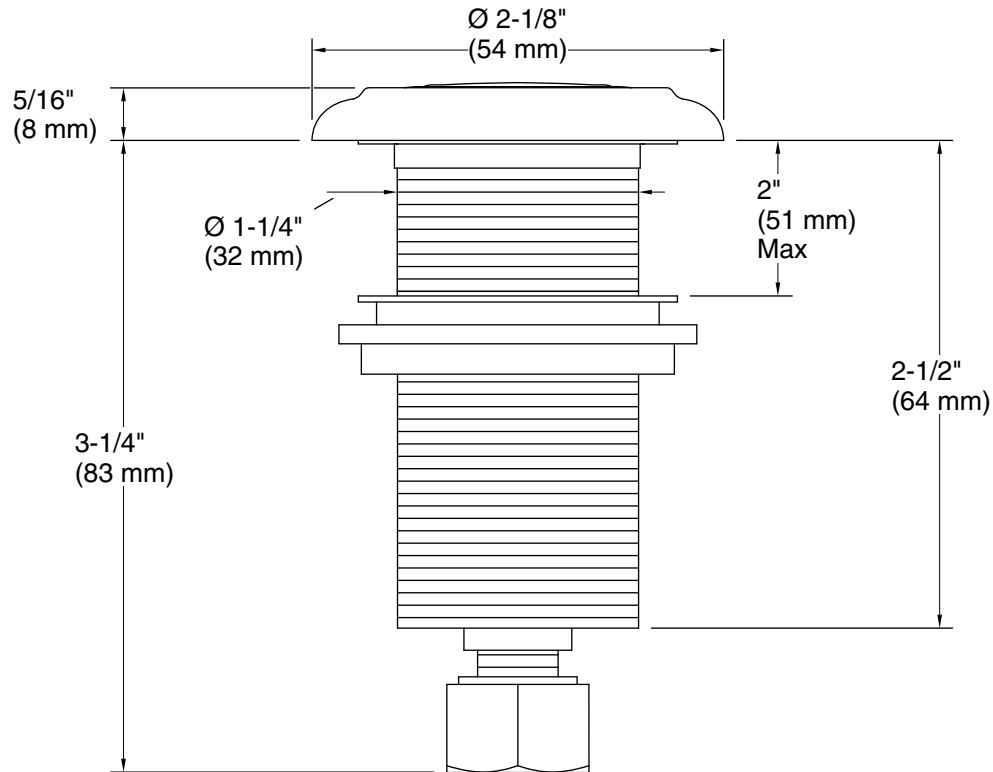

Features

- Air switch easily mounts to your sink or countertop
- Provides a decorative alternative to conventional wall-mount toggle switch
- Coordinates with traditional-style faucets
- Includes button and 6' (1829 mm) air line

Technical Information

All product dimensions are nominal.

Installation Type: Deck-mount

Material: Brass/Plastic