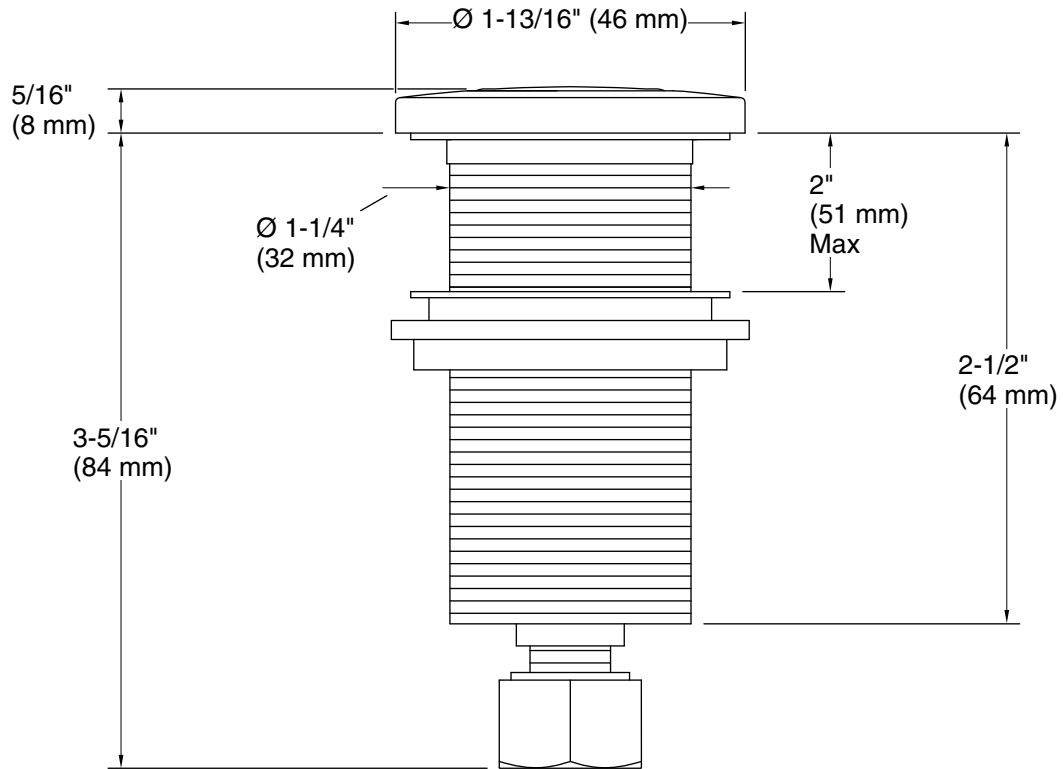

Features

- Air switch easily mounts to your sink or countertop
- Provides a decorative alternative to conventional wall-mount toggle switch
- Coordinates with contemporary-style faucets
- Includes button and 6' (1829 mm) air line

Material

- Premium material construction for durability and reliability
- Durable finishes engineered to last and designed to match with KOHLER faucet finishes

Installation

- Deck-mount

Codes/Standards

None Applicable

Technical Information

All product dimensions are nominal.

Installation Type: Deck-mount

Material: Brass/Plastic