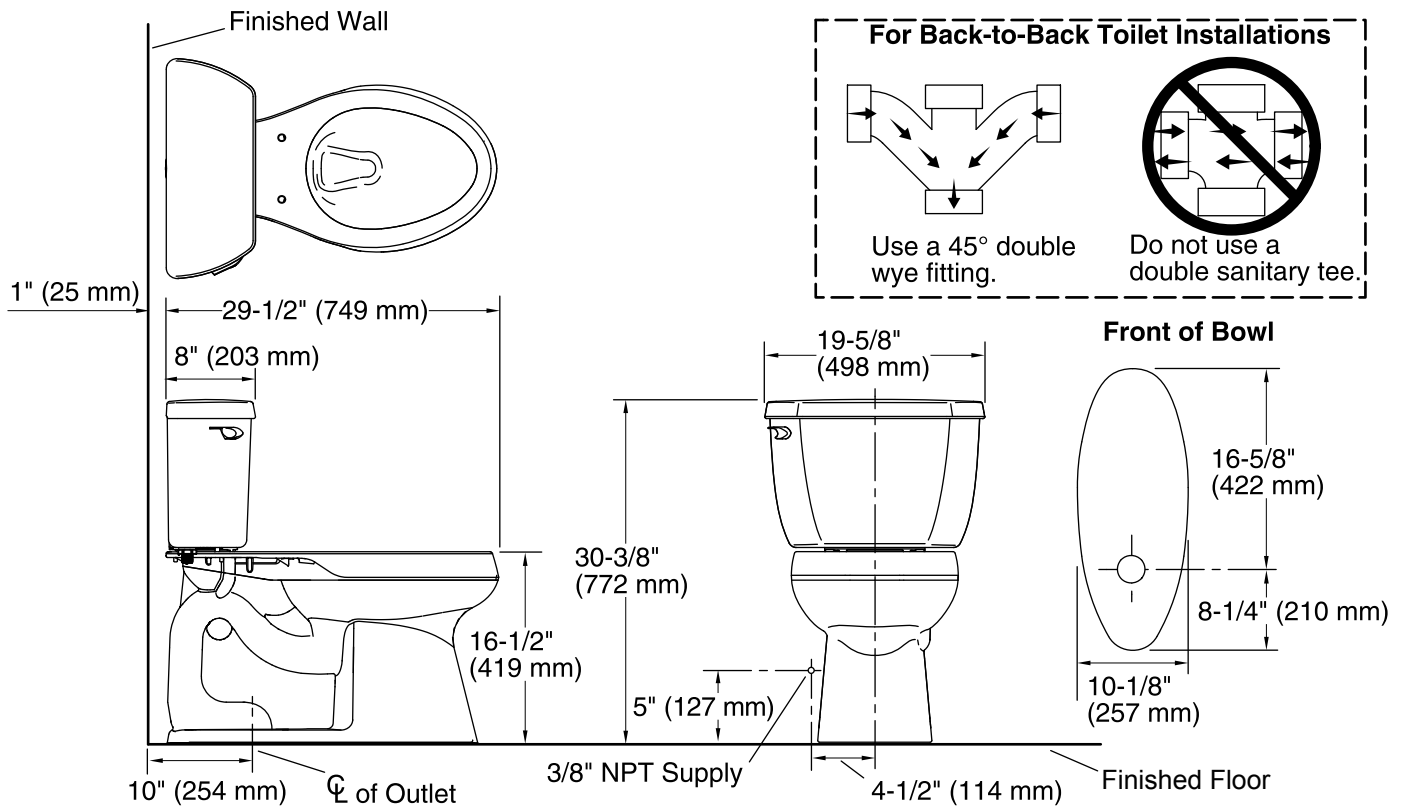

Highline® Classic Comfort Height®

two-piece elongated 1.28 gpf toilet

K-3713

Features

- Two-piece toilet.
- Elongated bowl offers added room and comfort.
- Comfort Height® feature offers chair-height seating that makes sitting down and standing up easier for most adults.
- 1.28 gallons per flush (gpf).
- Standard left-hand Polished Chrome trip lever included.
- Combination consists of the K-4436 tank and the K-4373 bowl.

K-3713

Technical Information

All product dimensions are nominal.

Toilet type:	Two-piece, Floor-mount
Waste Outlet:	Floor
Bowl shape:	Elongated
Flush type:	Class Five®
Trap passageway:	2-1/8" (54 mm)
Water Consumption	
Full:	1.28 gpf (4.8 lpf)
Water surface size:	11-3/8" x 8" (289 mm x 203 mm)
Rim to water surface:	5-7/8" (149 mm)
Rough-in:	10" (254 mm)
Seat-mounting holes:	5-1/2" (140 mm)

Notes

Install this product according to the installation instructions.

For back-to-back toilet installations: Use only a 45° double wye fitting.

ADA, OBC, CSA B651 compliant when installed to the specific requirements of these regulations.