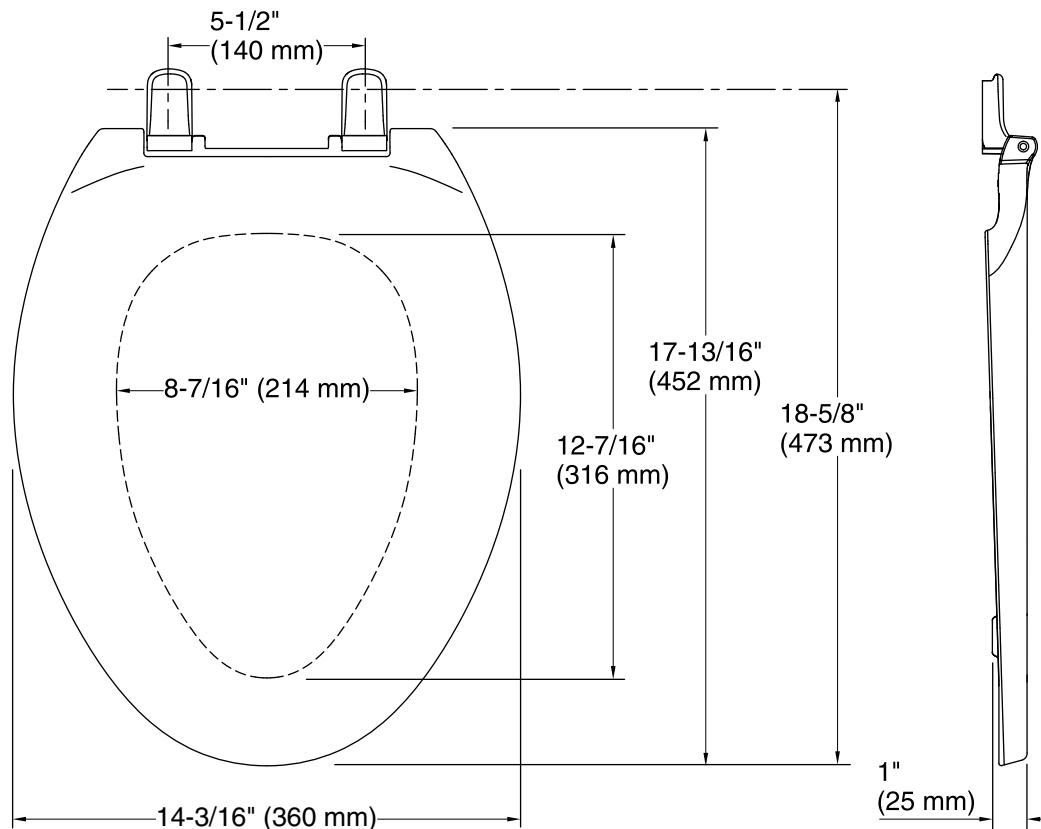

### Technical Information

All product dimensions are nominal.

Seat shape type: Elongated

Seat front type: Closed-front

Seat-mounting holes: 5-1/2" (140 mm)