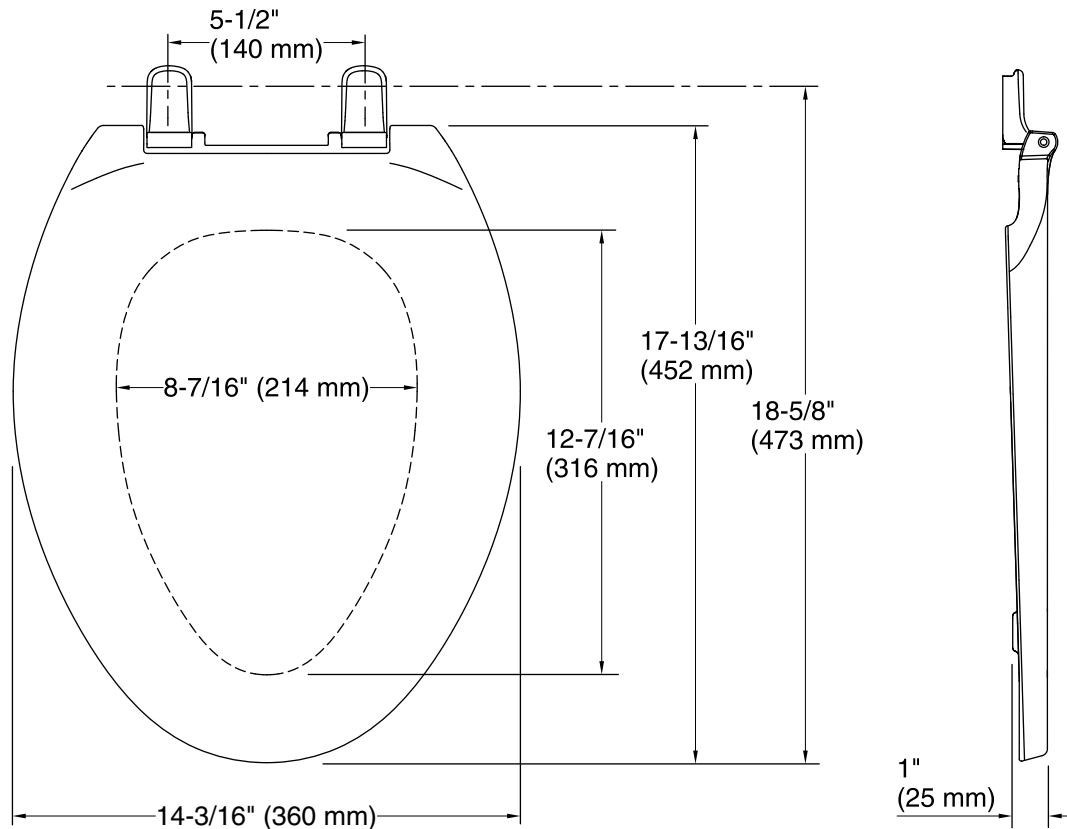

Color	Code	Description
-------	------	-------------

	0	White
--	---	-------

Technical Information

All product dimensions are nominal.

Seat shape type: Elongated

Seat front type: Closed-front

Seat-mounting holes: 5-1/2" (140 mm)