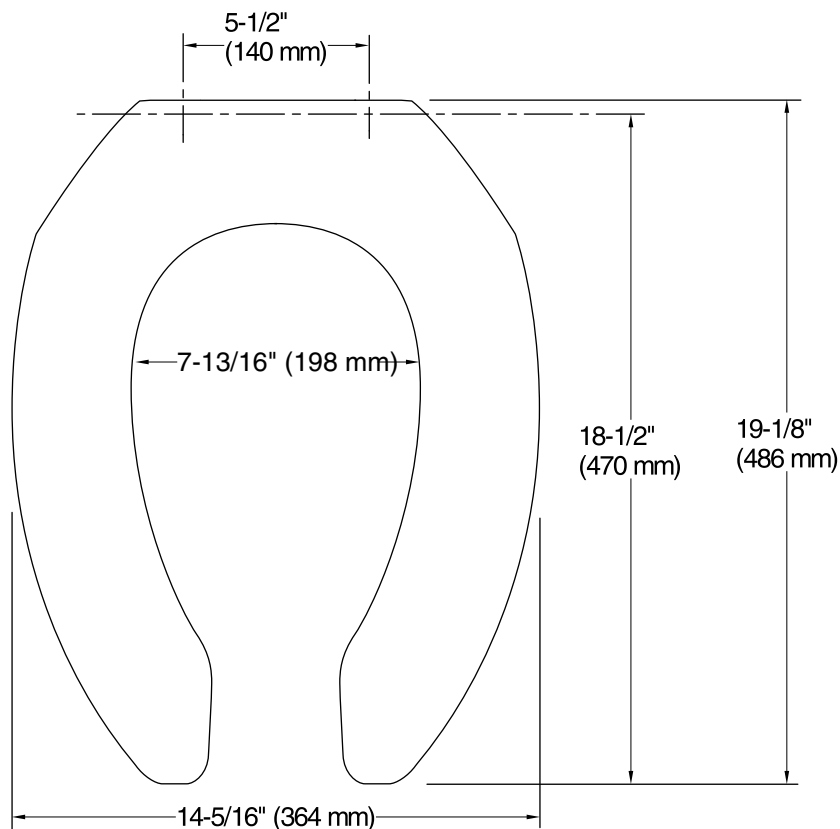

Technical Information

All product dimensions are nominal.

Seat shape type: Elongated
Seat front type: Open-front
Seat hinge type: Check, Self-sustaining
Seat-mounting holes: 5-1/2" (140 mm)

Notes

Install this product according to the installation guide.