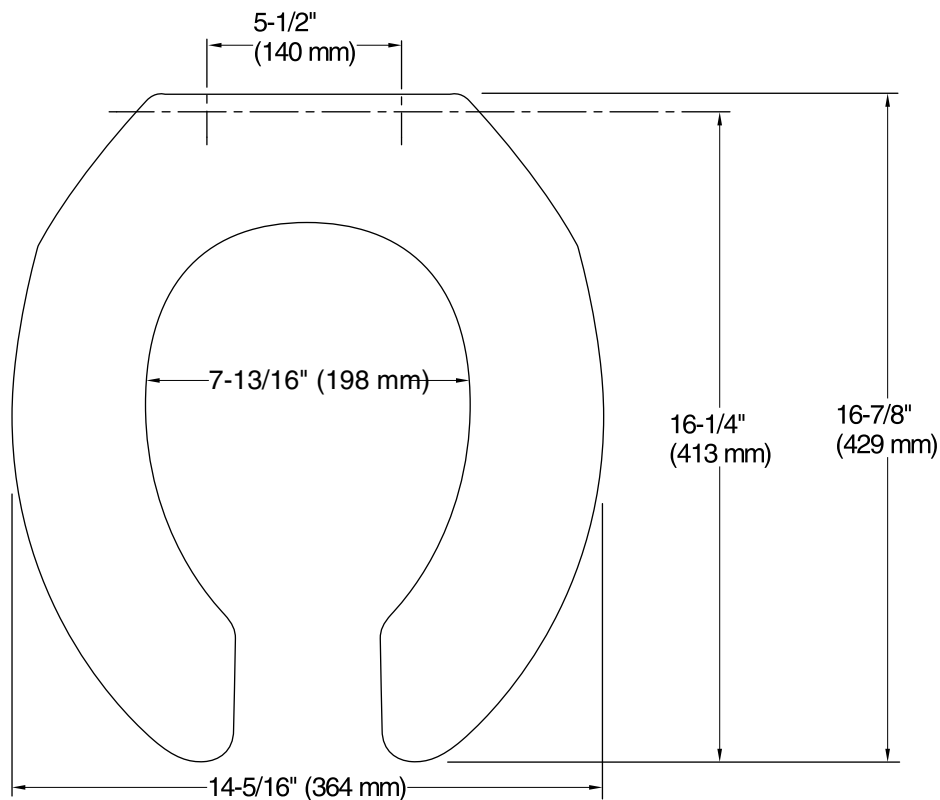

	0	White
--	---	-------

Technical Information

All product dimensions are nominal.

Seat shape type: Round-front

Seat front type: Open-front

Seat hinge type: Check

Seat-mounting holes: 5-1/2" (140 mm)

Notes