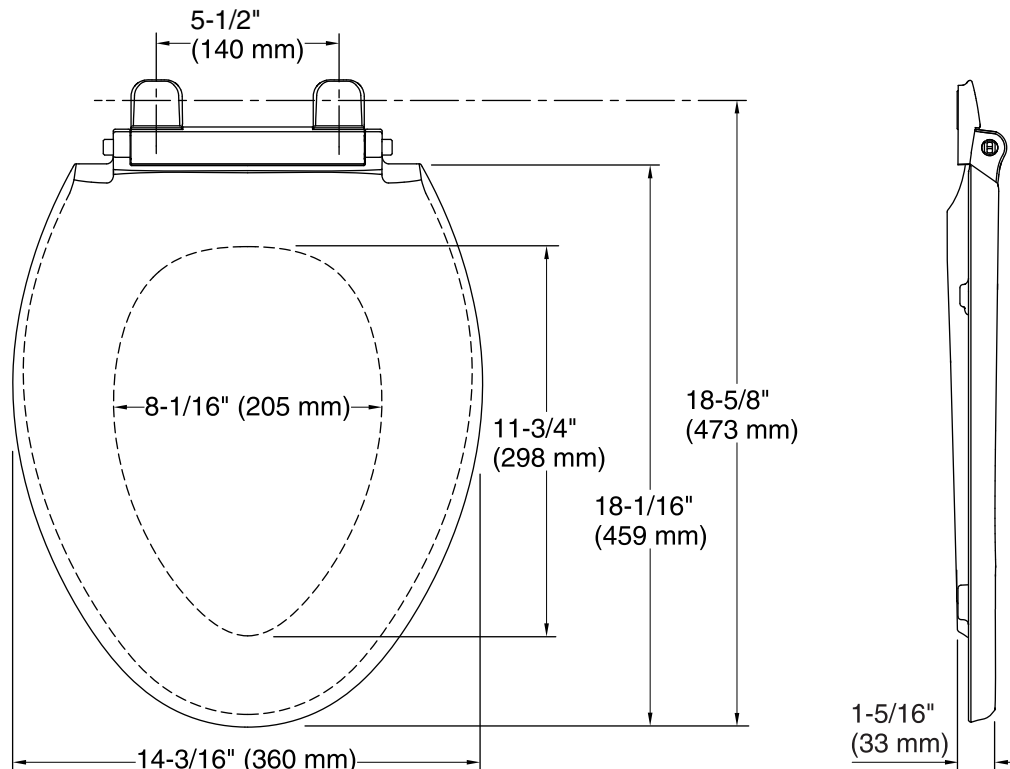

#### Technical Information

All product dimensions are nominal.

Seat shape type: Elongated

Seat front type: Closed-front

Seat-mounting holes: 5-1/2" (140 mm)