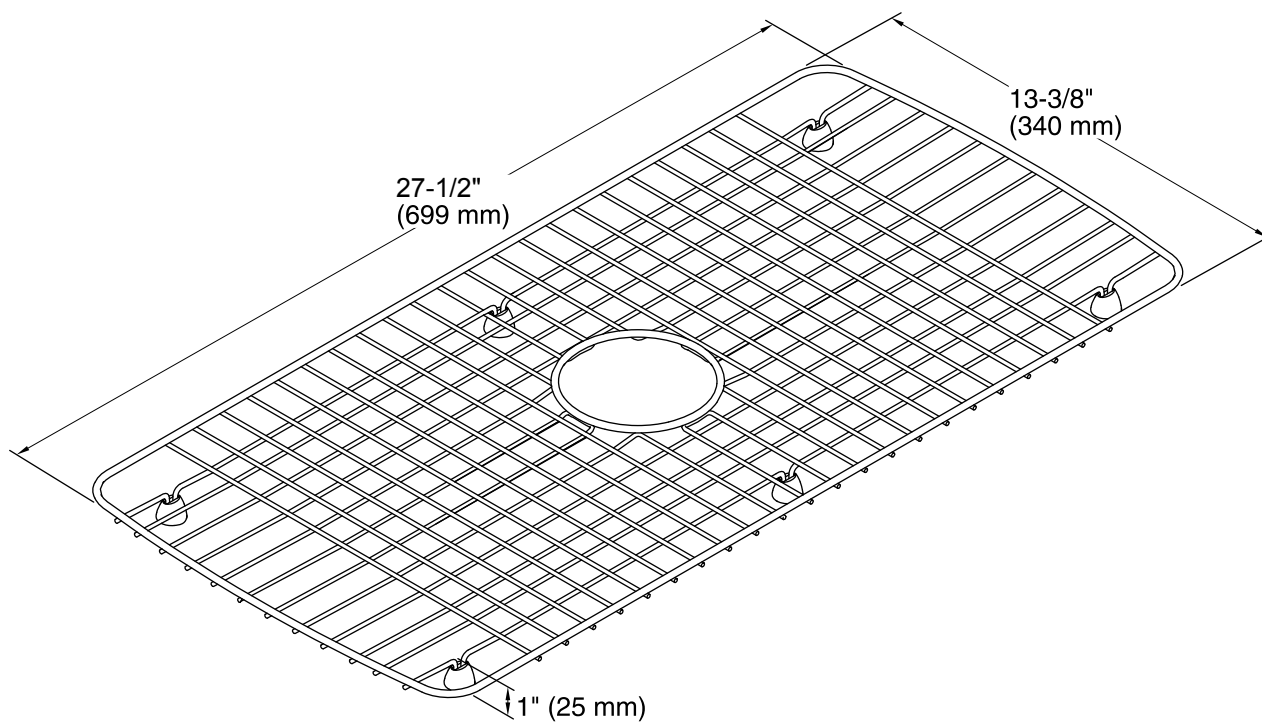

Technical Information

All product dimensions are nominal.

Material: Stainless Steel