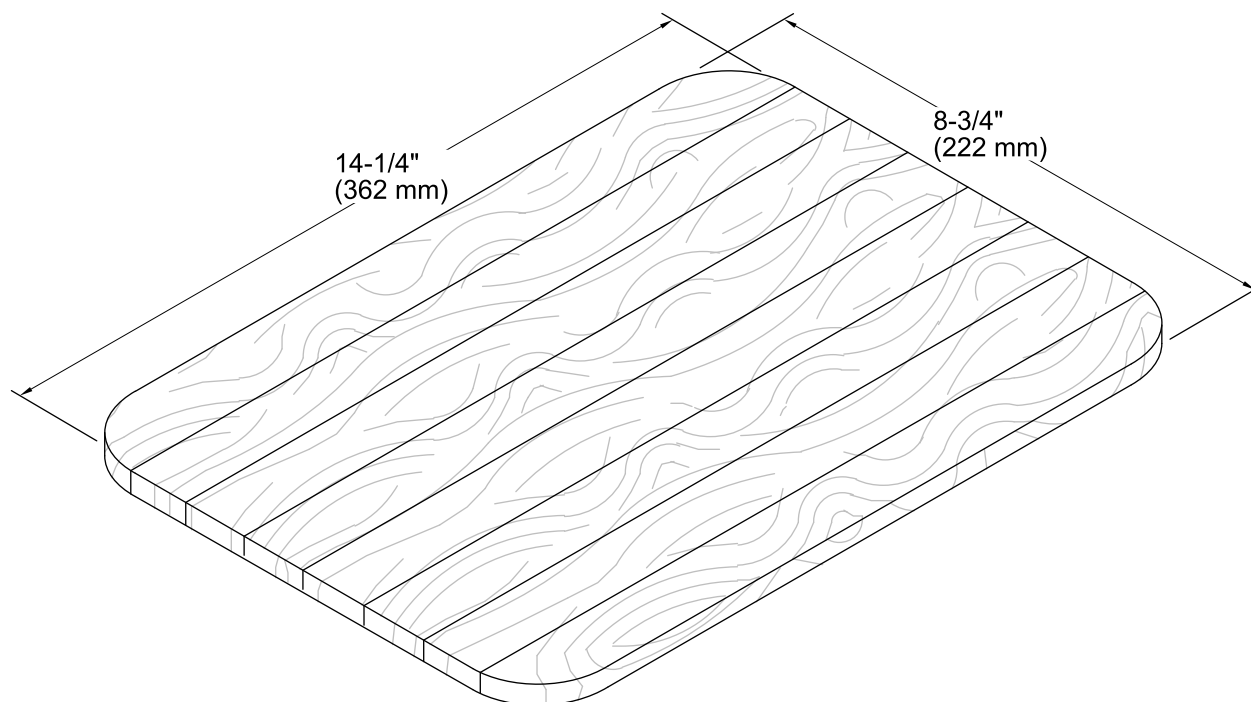

Marsala™
Cutting Board
K-6515

Features

- Fits over the K-5931 and K-5932 Executive Chef top-mount and tile-in kitchen sinks.
- Durable hardwood construction.
- Provides a workstation for quick and easy food prepping.

Codes/Standards

EPA TSCA Title VI

KOHLER® One-Year Limited Warranty

See website for detailed warranty information.

Technical Information

All product dimensions are nominal.

Material: Wood