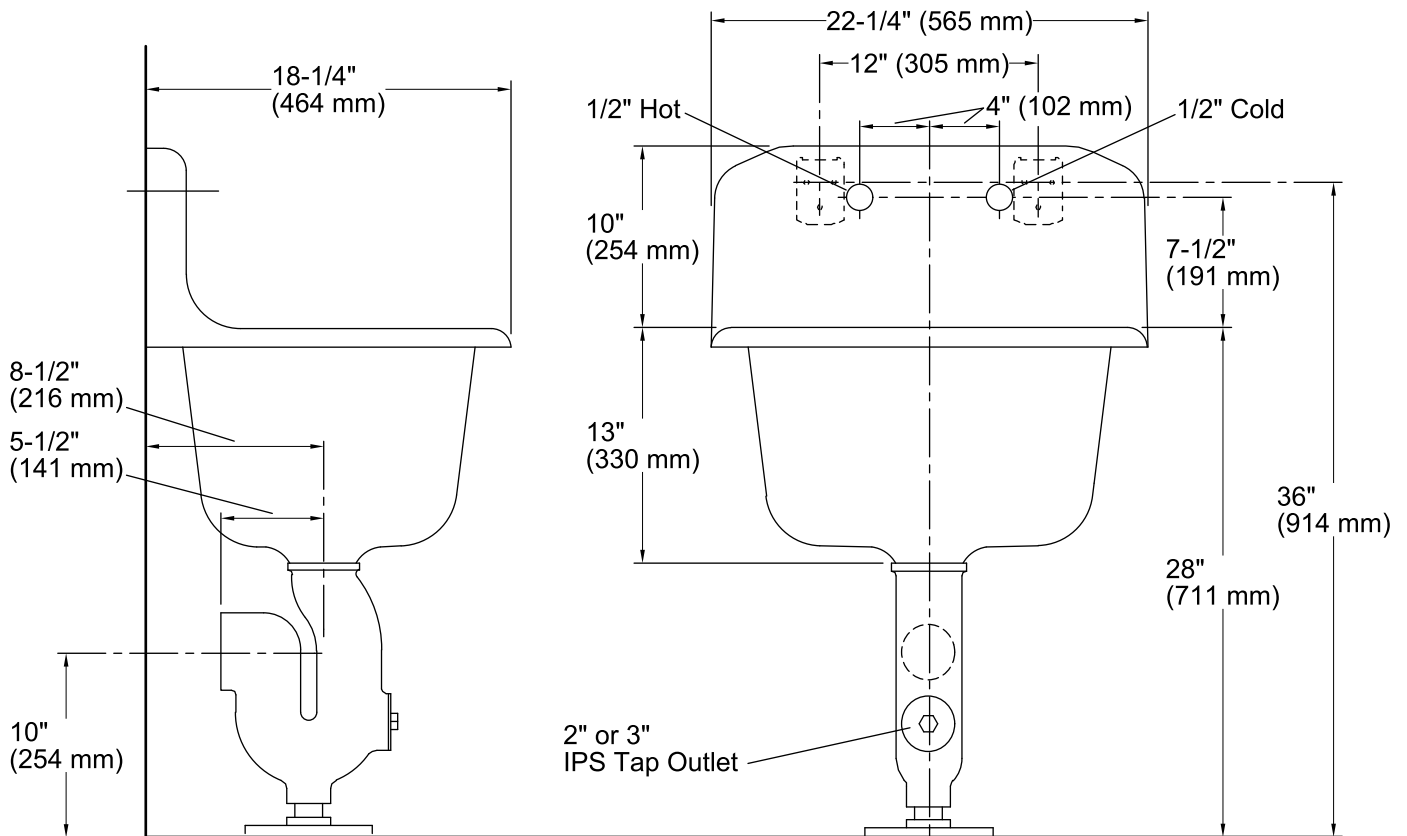

Features

- 22-1/4"L x 18-1/4"W
- Back drilled on 8" centers
- Constructed KOHLER® Cast Iron
- Includes rim guard for added durability
- KOHLER finishes resist corrosion and tarnishing, exceeding industry durability standards two times
- The bottom of the sink is an unpainted, ground-coat surface.

Color	Code	Description
-------	------	-------------

	0	White
--	---	-------

Technical Information

All product dimensions are nominal.

- Bowl configuration: Single
- Installation: Top-mount
- Bowl area (Only): Length: 18" (457 mm)
Width: 14" (356 mm)
Water depth: 12" (305 mm)
- Number of deck holes: 2
- Faucet hole spacing: 8" (203 mm)
- Faucet hole(s): 1-1/2" (38 mm)
- Drain hole: 3-1/8" (80 mm)