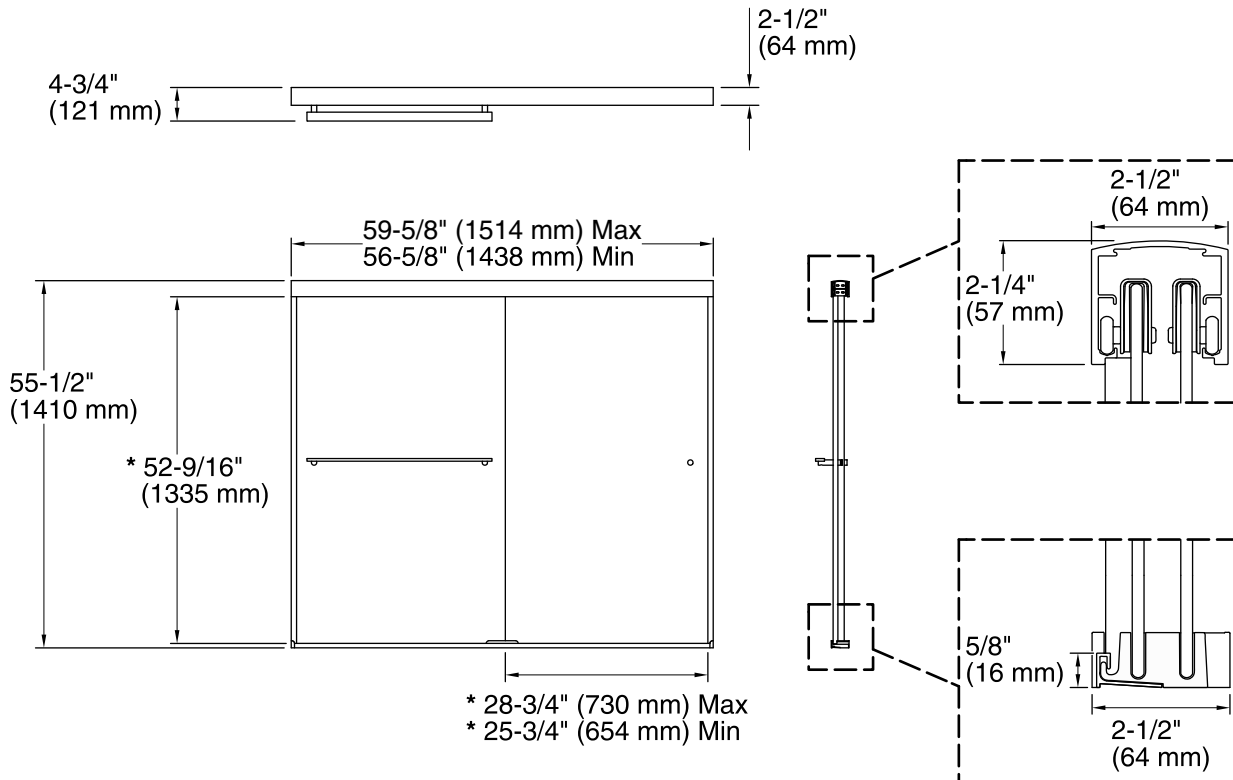

Technology

- Frameless, 5/16-inch-thick tempered Crystal Clear glass.
- Center-guided door system for smooth, quiet sliding action.
- Frameless design with minimal metal allows for greater ease of cleaning.
- Contemporary towel bar and knob combination offers storage on the outside of the door without encroaching on the bathing space.
- Low bottom track creates easy entry and exit to the bathing space.
- CleanCoat® nanotechnology helps prevent bacteria, mildew and water stains on your glass, making it easy to clean and looking new.
- Out-of-plumb adjustability for simpler installation.

* Walk-Through

Technical Information

All product dimensions are nominal.

Installation type:	For bath installation
Opening style:	Sliding/Bypass
Opening Width - Min:	56-5/8" (1438 mm)
Opening Width - Max:	59-5/8" (1514 mm)
Walk-through - Min:	25-3/4" (654 mm)
Walk-through - Max:	28-3/4" (730 mm)
Glass thickness:	5/16" (8 mm)
Glass coating:	CleanCoat®

Notes

Install this product according to the installation guide.

Wall jambs are made of clear plastic and may not cover existing shower door holes.

NOTICE: The vertical opening should be a minimum of 58" (1473 mm) to allow clearance for installing the top track over the wall jambs.