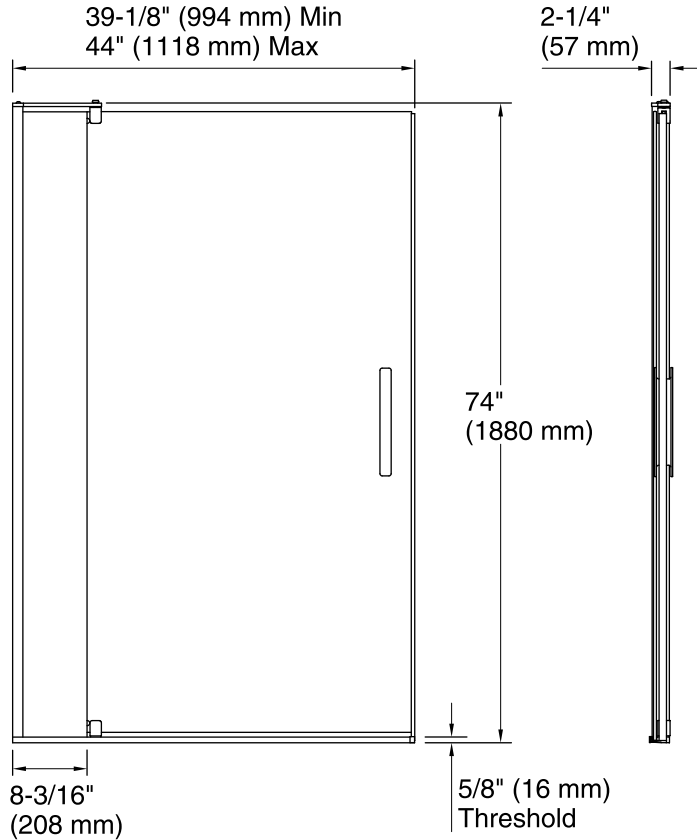

Technology

- Frameless, 5/16-inch-thick Crystal Clear tempered glass.
- Self-closing mechanism offers superior feel and security against water leakage.
- Vertical handle complements the contemporary style.
- Ultra-low threshold creates easy entry and exit to the showering space.
- CleanCoat® nanotechnology helps prevent bacteria, mildew and water stains on your glass, making it easy to clean and looking new.
- Out-of-plumb adjustability for simpler installation.
- Can be installed to open to the left or right.
- Maximum width adjustability.

***Walk-through**

Technical Information

All product dimensions are nominal.

Installation type:	For shower base installation
Opening style:	Pivot
Opening Width - Min:	39-1/8" (994 mm)
Opening Width - Max:	44" (1118 mm)
Walk-through - Min:	29-3/8" (745 mm)
Walk-through - Max:	34-1/4" (869 mm)
Glass thickness:	5/16" (8 mm)
Glass coating:	CleanCoat®

Notes

Install this product according to the installation guide.

Strike jamb is made of clear plastic and may not cover existing shower door holes.

NOTICE: The vertical opening should be a minimum of 78" (2032 mm) to allow clearance for installation.