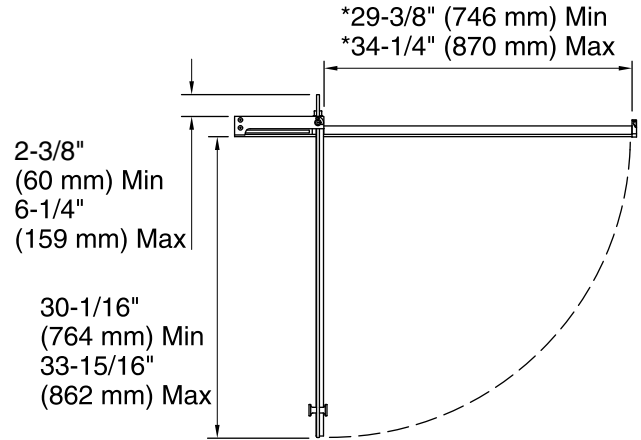

***Walk-through**

Technical Information

All product dimensions are nominal.

Installation type:	For shower base installation
Opening style:	Pivot
Opening Width - Min:	39-1/8" (994 mm)
Opening Width - Max:	44" (1118 mm)
Walk-through - Min:	29-3/8" (745 mm)
Walk-through - Max:	34-1/4" (869 mm)
Glass thickness:	5/16" (8 mm)
Glass coating:	CleanCoat®

Notes

Install this product according to the installation guide.

Strike jamb is made of clear plastic and may not cover existing shower door holes.

NOTICE: The vertical opening should be a minimum of 78" (2032 mm) to allow clearance for installation.