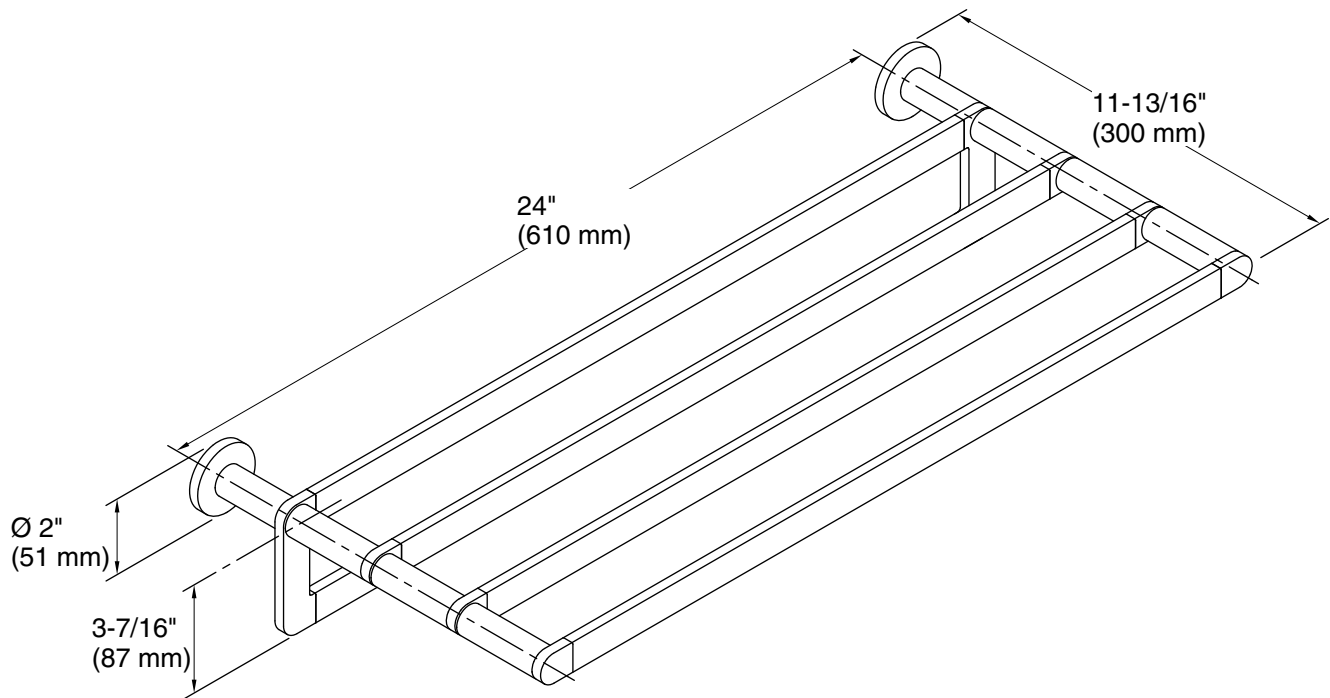

## Technical Information

All product dimensions are nominal.

Installation Type: Wall-mount

Material: Zinc, Brass