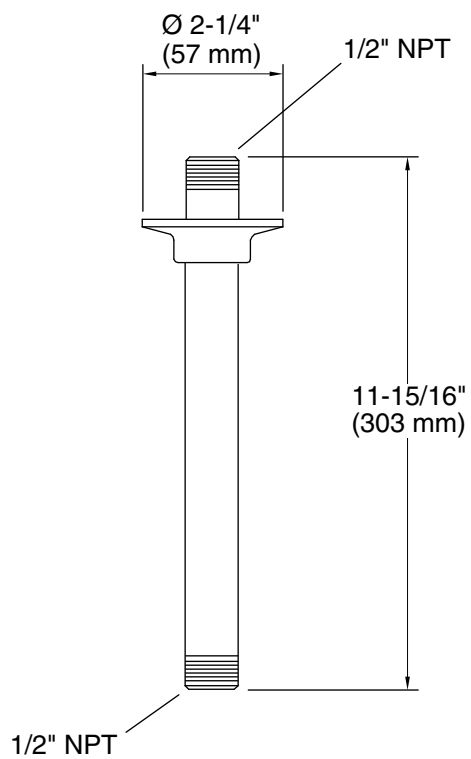

Technical Information

All product dimensions are nominal.

Notes

Install this product according to the installation instructions.