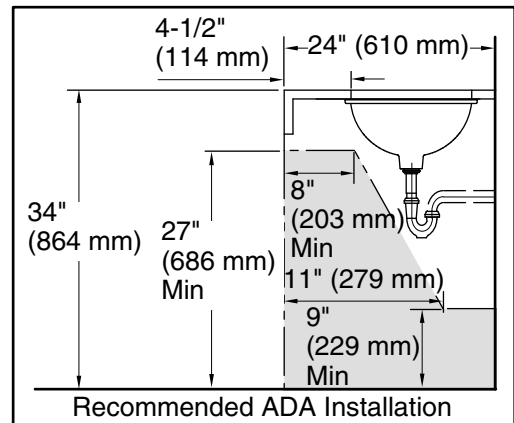

Color	Code	Description
	SSP	Oyster Pearl
	TB2	Ebony Pearl

Technical Information

All product dimensions are nominal.

Installation:	Under-mount
Bowl area:	Length: 17" (432 mm) Width: 14" (356 mm) Water depth: 4" (102 mm)
Drain hole:	1-3/4" (44 mm)
Template:	1151011-7, required, not included