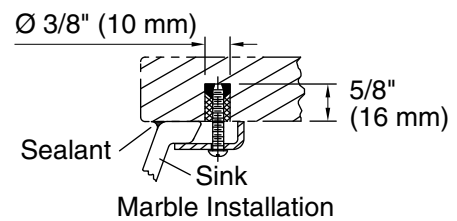

Color	Code	Description
	SSP	Oyster Pearl
	TB2	Ebony Pearl

Technical Information

All product dimensions are nominal.

Installation:	Under-mount
Bowl area:	Length: 17" (432 mm) Width: 14" (356 mm) Water depth: 4" (102 mm)
Drain hole:	1-3/4" (44 mm)
Template:	1151011-7, required, not included