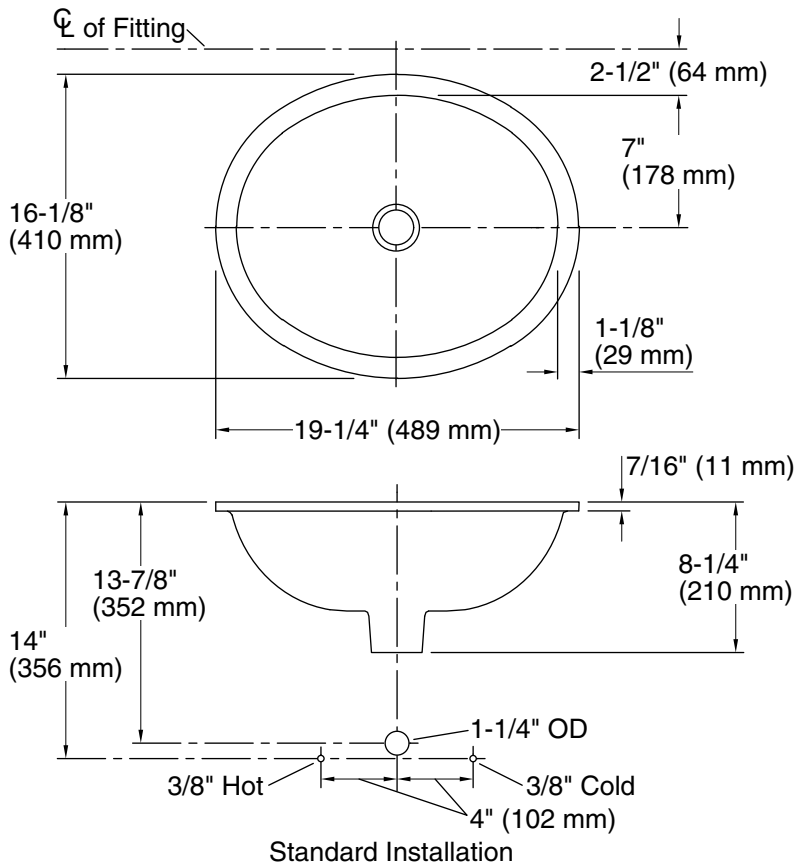

Shagreen Caxton® Oval

Bathroom sink
K-77635

Features

- Decorated with a subtly textured shagreen design in Ebony Pearl or Oyster Pearl.
- Oval basin.
- No faucet holes; requires wall- or counter-mount faucet.
- Fits standard 14" x 17" (356 x 432 mm) countertop cutout.

Color	Code	Description
	SSP	Oyster Pearl
	TB2	Ebony Pearl

Technical Information

All product dimensions are nominal.

Installation:	Under-mount
Bowl area:	Length: 17" (432 mm) Width: 14" (356 mm) Water depth: 4" (102 mm)
Drain hole:	1-3/4" (44 mm)
Template:	1151011-7, required, not included