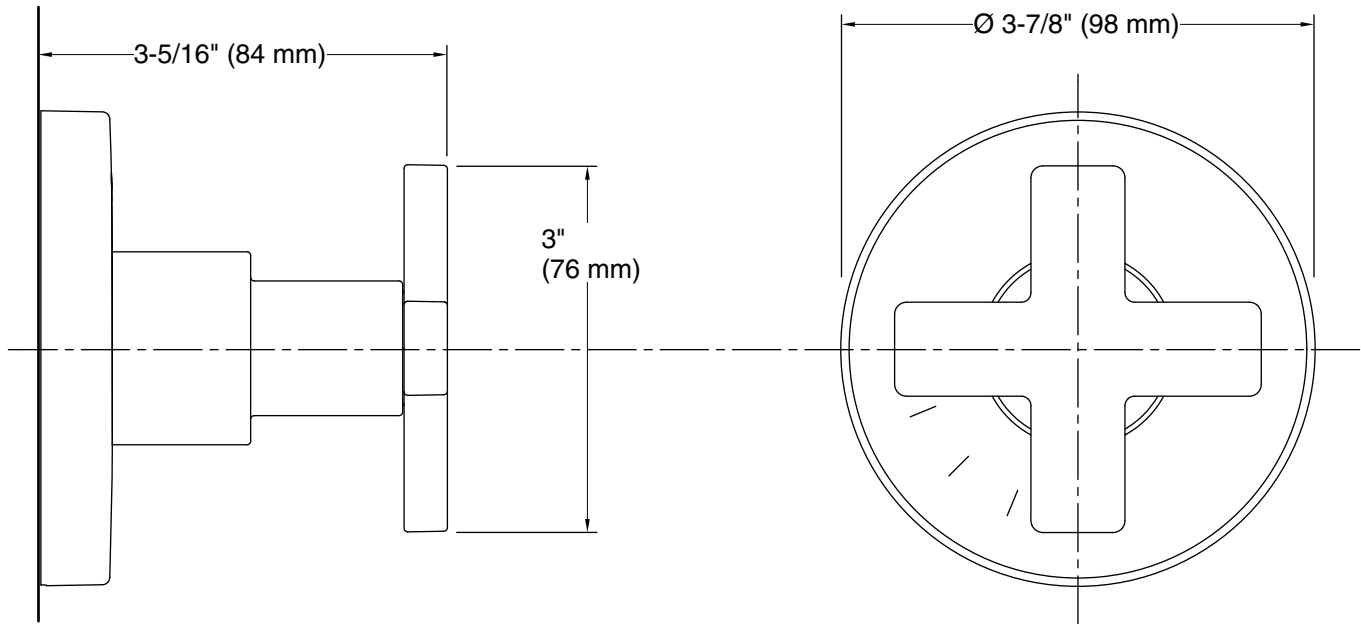

Technical Information

All product dimensions are nominal.

Valve body: Cast brass

Notes

Install this product according to the installation guide.

ADA compliant when installed to the specific requirements of these regulations.