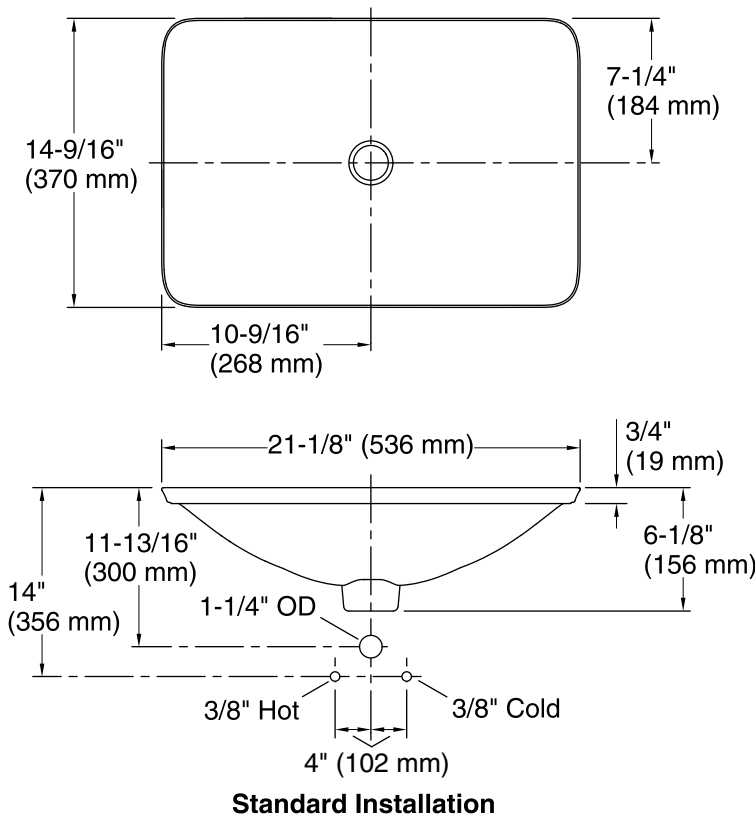

Bathroom Sink

K-77716

Technical Information

All product dimensions are nominal.

Bowl configuration: Single

Installation: Drop-in, Vessel

Bowl area (Only):
 Length: 21-1/8" (536 mm)
 Width: 14-9/16" (370 mm)
 Bowl depth: 4-1/8" (105 mm)
 Water depth: 4-1/8" (105 mm)