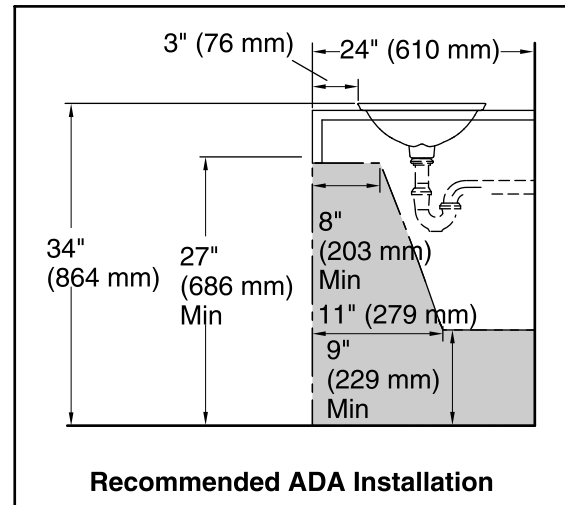

Bathroom Sink

K-77716

Technical Information

All product dimensions are nominal.

Bowl configuration: Single

Installation: Drop-in, Vessel

Bowl area (Only):
 Length: 21-1/8" (536 mm)
 Width: 14-9/16" (370 mm)
 Bowl depth: 4-1/8" (105 mm)
 Water depth: 4-1/8" (105 mm)