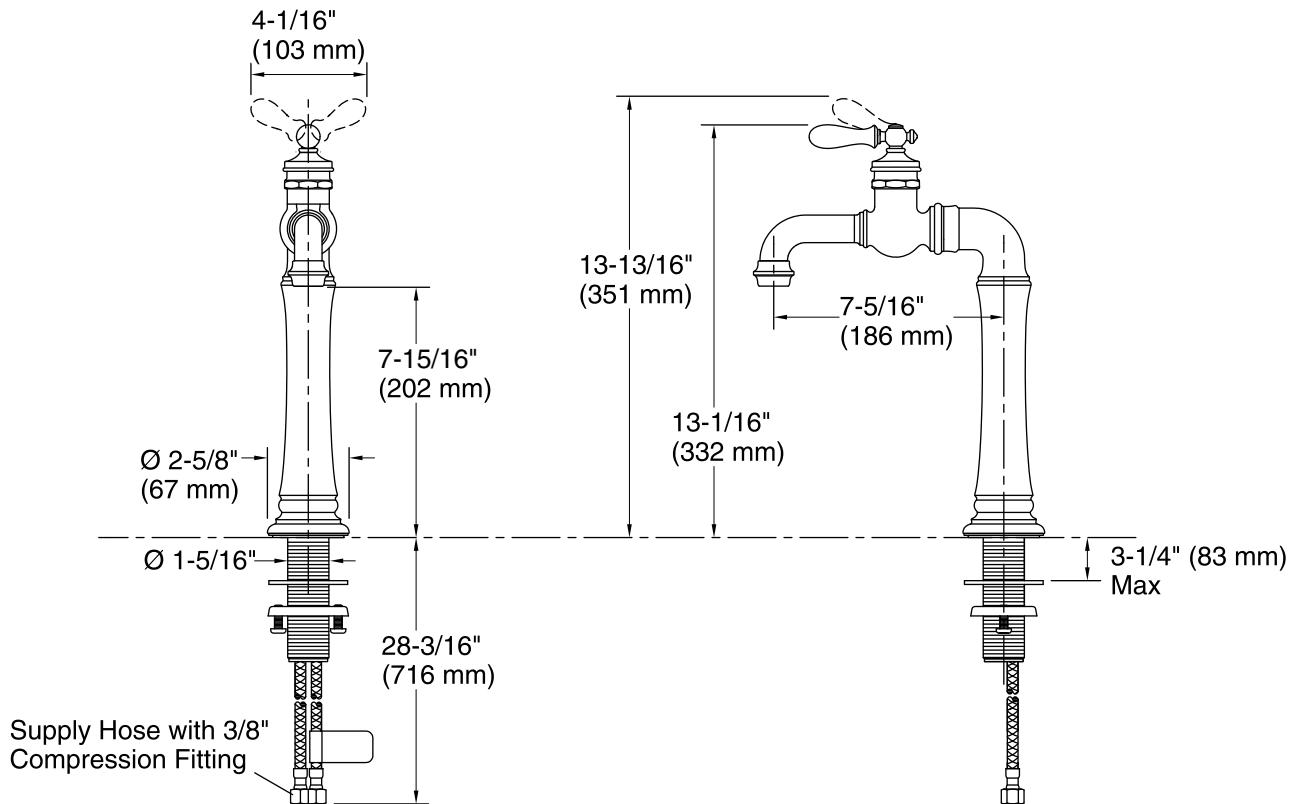

Material

- Premium metal construction.

Installation

- Flexible connections for easy installation.
- Single-hole installation.

Adapters, Rough-in and Extension Kits

1012715 Range: 3-1/4" (83 mm) - 5-3/8" (137 mm)

Technical Information

All product dimensions are nominal.

Faucet:

Flow rate: 1.5 gal/min (5.7 l/min)

Pressure: 60 psi (4.1 bar)

Valve body: Plastic

Spout:

Spout reach: 7-5/16" (186 mm)

Handle clearance: 3-7/16" (87 mm)

Notes

Install this product according to the installation guide.