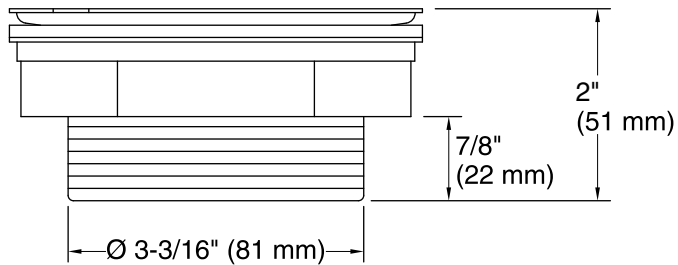

Technical Information

All product dimensions are nominal.

Drain included: Yes

Notes

Install this product according to the installation instructions.