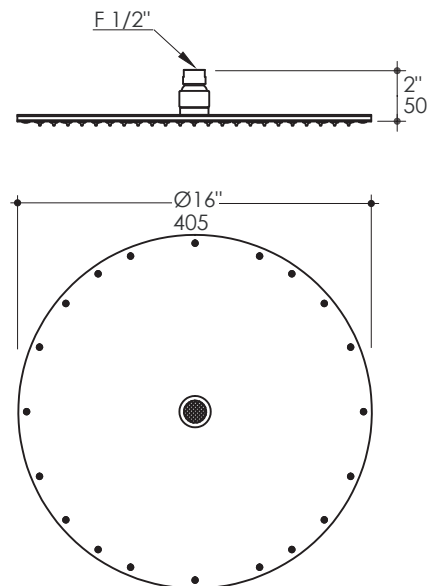

### Features:

- Tilting round rain shower head
- Brass construction with 330 rubber nozzles
- Ceiling-mount installation only
- Arm and flange sold separately
- Recommended max. water pressure 43.5 PSI (flow rate 10.4 GPM)

### Notes:

Drawings provided herein are meant to give the user an idea of the product and are not made to scale. The size in inches is rounded up to the nearest 1/16\"/>

LACAVA is committed to the highest level of customer service. Please feel free to contact us at 1-888-522-2823 (toll free) or by email at [info@lacava.com](mailto:info@lacava.com) for technical assistance or any general inquiries.