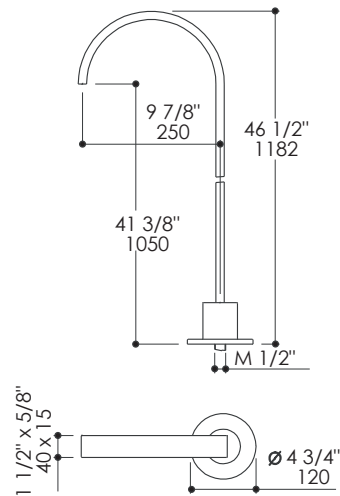

Arch Tub Spout Item #12329

Features:

- Floor-standing single-hole tub spout with flange
- Brass construction
- Open spout features a natural water flow
- Mixer sold separately

Recommended Accessories:

- Item #12340: Built-in single-lever mixer

Finish Options:

CR - Polished Chrome

Product Specifications:

Notes:

Drawings provided herein are meant to give the user an idea of the product and are not made to scale. The size in inches is rounded up to the nearest 1/16".