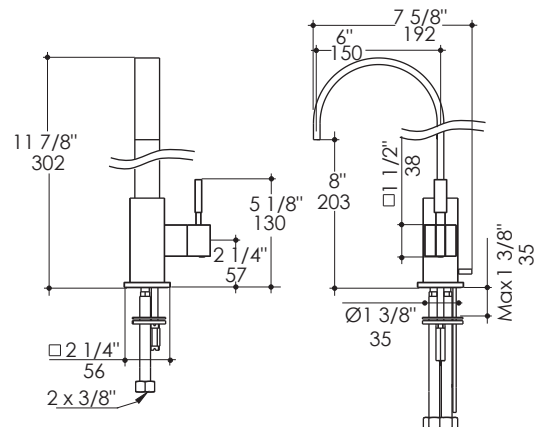

### Features:

- Deck-mount single-hole faucet with arch spout and lever handle
- Brass construction with single ceramic disc cartridge
- Open spout features a natural water flow
- Includes flexible supply lines and pop-up drain assembly
- It can be installed to meet ADA compliance

### Parts:

- R036 - Replacement ceramic disc cartridge

### Notes:

Drawings provided herein are meant to give the user an idea of the product and are not made to scale. The size in inches is rounded up to the nearest 1/16".

LACAVA is committed to the highest level of customer service. Please feel free to contact us at 1-888-522-2823 (toll free) or by email at [info@lacava.com](mailto:info@lacava.com) for technical assistance or any general inquiries.