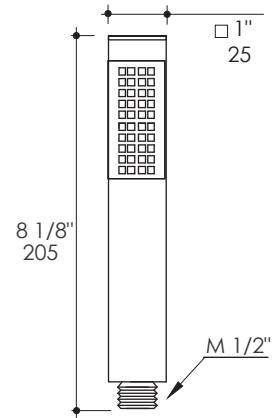

Waterblade Shower Head Item #2060

Features:

- Hand-held square shower head with fixed jet
- Includes 59" flexible hose
- Hook and intake sold separately
- Includes back flow preventer with flow regulator 2.5 GPM

Recommended Accessories:

- Item #2070: Wall-mount rail with hook for hand-held shower head
- Item #W1473: Water intake

Finish Options:

CR - Polished Chrome

Product Specifications:

Notes:

Drawings provided herein are meant to give the user an idea of the product and are not made to scale. The size in inches is rounded up to the nearest 1/16".