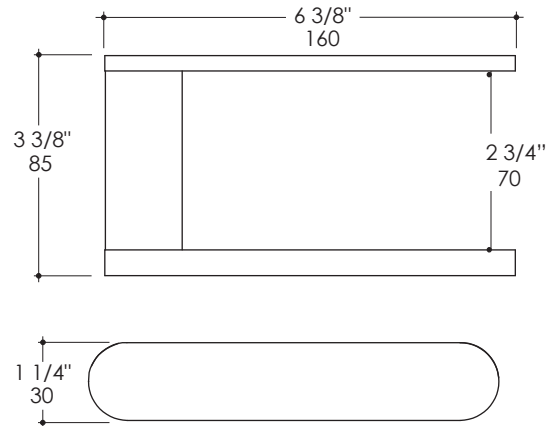

Tre Toilet Paper Holder Item #2808

Features:

- Wall-mount toilet paper holder
- Brass construction
- Includes mounting hardware

Finish Options:

CR - Polished Chrome

Product Specifications:

Paper roll space width max. 4 3/4" (120mm)

Notes:

Drawings provided herein are meant to give the user an idea of the product and are not made to scale. The size in inches is rounded up to the nearest 1/16".

LACAVA is committed to the highest level of customer service. Please feel free to contact us at 1-888-522-2823 (toll free) or by email at info@lacava.com for technical assistance or any general inquiries.