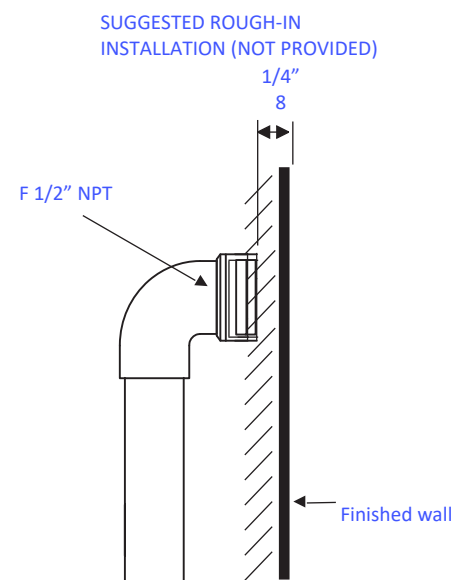

Features:

- Wall-mount shower arm with flange
- Brass construction
- Rounded rectangular backplate
- Shower head sold separately

Finish Options:

- CR - Polished Chrome
- NI - Brushed Nickel
- 44 - Matte Black

Codes + Standards:

- Meets and exceeds applicable national codes and standards

Recommended Accessories:

- Item #4174 rain shower head 8" x 12"

LACAVA reserves the right to revise any dimension or information on this sheet without notice. Dimensions are nominal and may vary within an industry accepted tolerance of 1/4". Drawings provided herein are meant to give the user an idea of the product and are not made to scale. Location of plumbing is meant for reference, your specific application may vary.
Revised: 6/08/2020