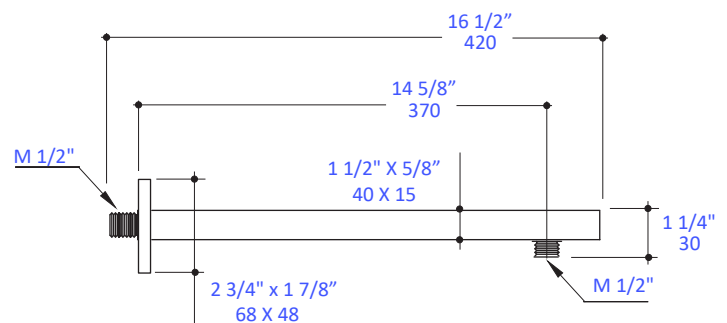

Features:

- Wall-mount shower arm with flange
- Brass construction
- Rounded rectangular backplate
- Shower head sold separately

Finish Options:

- CR - Polished Chrome
- NI - Brushed Nickel
- 44 - Matte Black

Codes + Standards:

- Meets and exceeds applicable national codes and standards

Recommended Accessories:

- Item #4174 rain shower head 8" x 12"

LACAVA reserves the right to revise any dimension or information on this sheet without notice. Dimensions are nominal and may vary within an industry accepted tolerance of 1/4". Drawings provided herein are meant to give the user an idea of the product and are not made to scale. Location of plumbing is meant for reference, your specific application may vary.
Revised: 6/08/2020