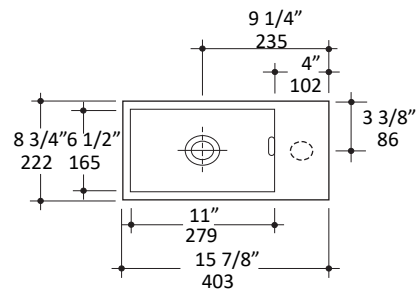

### Specifications:

<b>Installation:</b>	Drop-in or self rimming
<b>Exterior Dimensions:</b>	15 7/8" w x 8 3/4" d x 6 1/2" h
<b>Material:</b>	Solid surface
<b>Weight:</b>	12 lbs
<b>Overflow:</b>	Yes
<b>Finishes:</b>	001G - Gloss White 001M - Matte White
<b>Faucet Holes:</b>	00 - no hole 01 - one hole
<b>Faucet Hole Size:</b>	Ø 1 3/8"
<b>Drain Hole Size:</b>	Ø 1 3/4"

### Recommended Items:

- Furniture
  - MAR-W-16 - Wall-mount under-counter vanity with one adjustable shelf behind a door
- European drain with overflow
  - 7100-12
  - 7100-13OF
  - 7100-16OF

LACAVA reserves the right to revise any dimension or information on this sheet without notice. Dimensions are nominal and may vary within an industry accepted tolerance of 1/4". Drawings provided herein are meant to give the user an idea of the product and are not made to scale. Revised: 2/12/2019