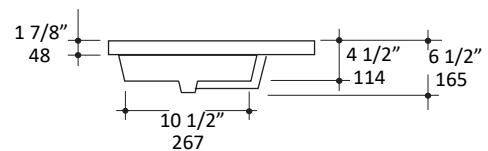

### Specifications:

<b>Installation:</b>	Drop-in or self rimming
<b>Exterior Dimensions:</b>	15 7/8" w x 8 3/4" d x 6 1/2" h
<b>Material:</b>	Solid surface
<b>Weight:</b>	12 lbs
<b>Overflow:</b>	Yes
<b>Finishes:</b>	001G - Gloss White 001M - Matte White
<b>Faucet Holes:</b>	00 - no hole 01 - one hole
<b>Faucet Hole Size:</b>	Ø 1 3/8"
<b>Drain Hole Size:</b>	Ø 1 3/4"

### Recommended Items:

- Furniture
  - MAR-W-16 - Wall-mount under-counter vanity with one adjustable shelf behind a door
- European drain with overflow
  - 7100-12
  - 7100-13OF
  - 7100-16OF

LACAVA reserves the right to revise any dimension or information on this sheet without notice. Dimensions are nominal and may vary within an industry accepted tolerance of 1/4". Drawings provided herein are meant to give the user an idea of the product and are not made to scale. Revised: 2/12/2019