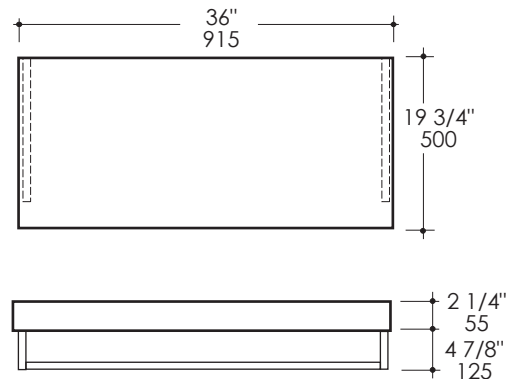

Product Specifications:

Notes:

Drawings provided herein are meant to give the user an idea of the product and are not made to scale. The size in inches is rounded up to the nearest 1/16". Slight variances can often occur with porcelain and woodwork. Therefore, LACAVA will not be held responsible for any cutouts, countertops, or furniture made without the actual product or template from LACAVA. Differences in color, grain, appearance and texture are inherent in all natural woodwork, and should be expected. Variances in these qualities are not deemed manufacturing defects, and will not be accepted as valid reasons to return or exchange any LACAVA woodwork. Plumbing specifications are only a guideline and may need to be altered based on the application.

Product specifications are not binding to the manufacturer and can be changed without notice at any time. Please refer to your shipment for product final sizes.

LACAVA is committed to the highest level of customer service. Please feel free to contact us at 1-888-522-2823 (toll free) or by email at info@lacava.com for technical assistance or any general inquiries.

Rev. 9-28-2017