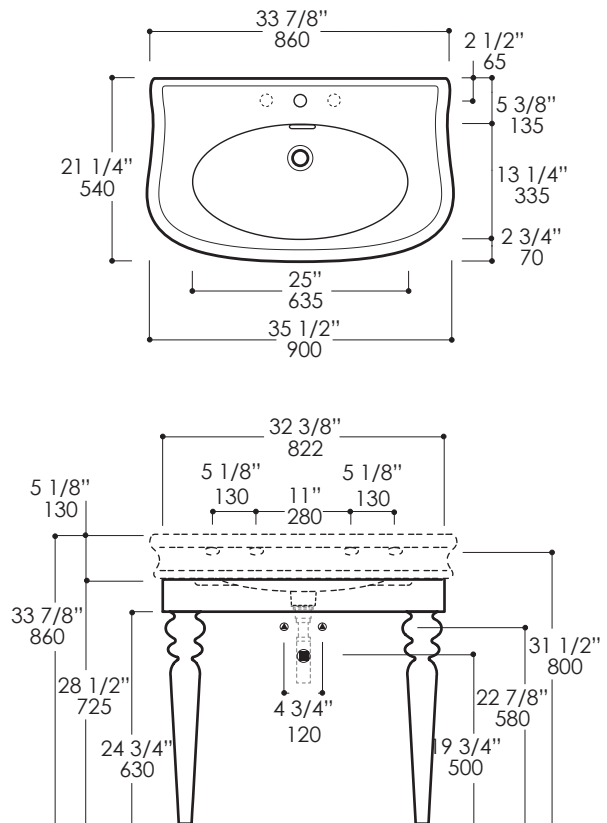

Lirico Console Item #H252A + H252

Features:

- Floor-standing console stand with turned legs
- Solid material construction
- Must be secured to wall
- Washbasin #H252 sold separately

Recommended Accessories:

- Item #H252: Porcelain washbasin with overflow
- Recommended oversized European drain (i.e. item #7100-12 or 7100-16OF)
- Available in White (-001) only
- Faucet hole options available: One, Two, or Three in 8" spread

Finish Options:

- 08 - White
- 16 - Black
- 34 - Mocha
- 35 - Ardesia
- 85 - Gloss White
- 86 - Gloss Black
- 87 - Gloss Mocha
- 88 - Gloss Ardesia

Product Specifications:

Notes:
Drawings provided herein are meant to give the user an idea of the product and are not made to scale. The size in inches is rounded up to the nearest 1/16". Slight variances can often occur with porcelain and woodwork. Therefore, LACAVA will not be held responsible for any cutouts, countertops, or furniture made without the actual product or template from LACAVA.