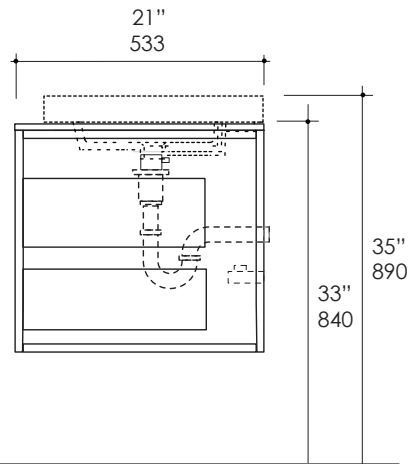

Linea Vanity Item #L326B

Features:

- Wall-mount wooden vanity
- Consists of four drawers, metal frame, and solid surface countertop and two shelves
- Pulls matching the selected metal frame finish are included
- Washbasin#5216 sold separately
- Handmade in USA
- Manufactured with low VOC finishes and wood from renewable forests

Product Specifications:

Notes:
 Drawings provided herein are meant to give the user an idea of the product and are not made to scale. The size in inches is rounded up to the nearest 1/16". Slight variances can often occur with porcelain and woodwork. Therefore, LACAVA will not be held responsible for any cutouts, countertops, or furniture made without the actual product or template from LACAVA. Differences in color, grain, appearance and texture are inherent in all natural woodwork, and should be expected. Variances in these qualities are not deemed manufacturing defects, and will not be accepted as valid reasons to return or exchange any LACAVA woodwork. Plumbing specifications are only a guideline and may need to be altered based on the application.
 Product specifications are not binding to the manufacturer and can be changed without notice at any time. Please refer to your shipment for product final sizes.