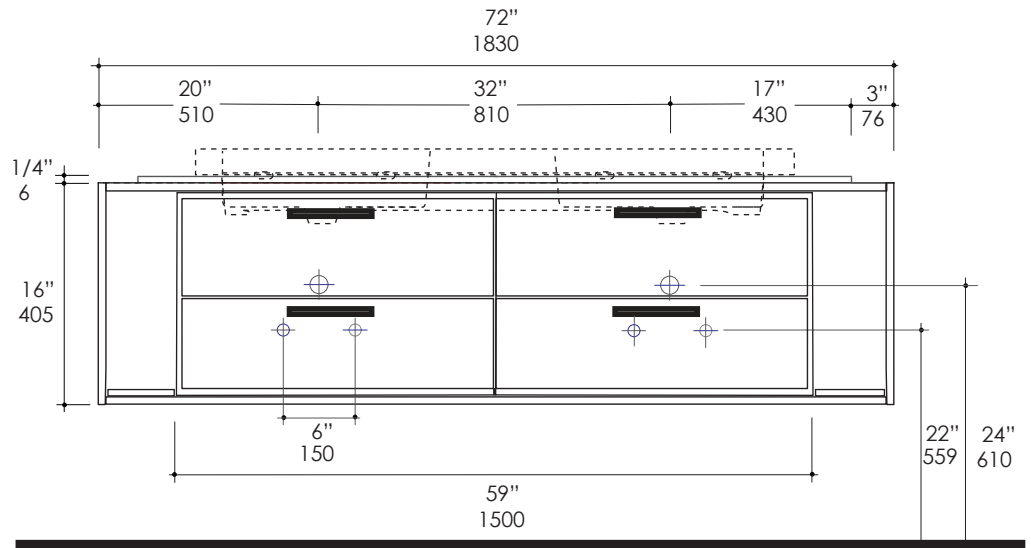

Linea Vanity Item #L326B

Features:

- Wall-mount wooden vanity
- Consists of four drawers, metal frame, and solid surface countertop and two shelves
- Pulls matching the selected metal frame finish are included
- Washbasin#5216 sold separately
- Handmade in USA
- Manufactured with low VOC finishes and wood from renewable forests

Product Specifications:

Notes:
 Drawings provided herein are meant to give the user an idea of the product and are not made to scale. The size in inches is rounded up to the nearest 1/16". Slight variances can often occur with porcelain and woodwork. Therefore, LACAVA will not be held responsible for any cutouts, countertops, or furniture made without the actual product or template from LACAVA. Differences in color, grain, appearance and texture are inherent in all natural woodwork, and should be expected. Variances in these qualities are not deemed manufacturing defects, and will not be accepted as valid reasons to return or exchange any LACAVA woodwork. Plumbing specifications are only a guideline and may need to be altered based on the application.
 Product specifications are not binding to the manufacturer and can be changed without notice at any time. Please refer to your shipment for product final sizes.