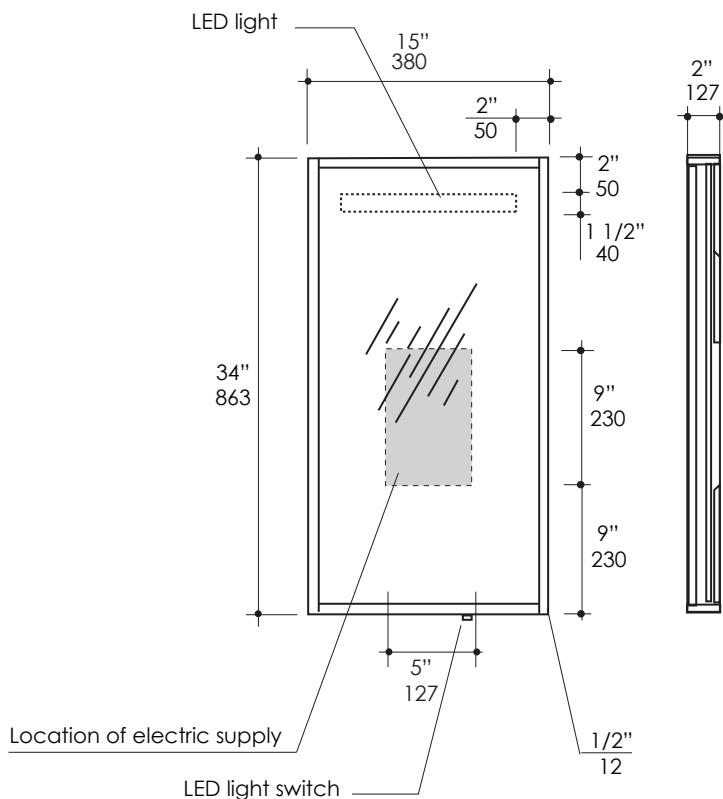

### Features:

- Wall-mount mirror with wooden or metal frame
- LED accent light behind frosted glass section along the top edge
- Light is plug in on recessed outlet or can be hardwired - see manufacturer's details
- Button light switch included, installed on the right along the bottom edge, other location can be specified at the time of order
- Handmade in USA
- Manufactured with low VOC finishes and wood from renewable forests
- Freight class 3 based on the Lacava Freight Program

#### Notes:

Drawings provided herein are meant to give the user an idea of the product and are not made to scale. The size in inches is rounded up to the nearest 1/16". Slight variances can often occur with porcelain and woodwork. Therefore, LACAVA will not be held responsible for any cutouts, countertops, or furniture made without the actual product or template from LACAVA. Differences in color, grain, appearance and texture are inherent in all natural woodwork, and should be expected. Variances in these qualities are not deemed manufacturing defects, and will not be accepted as valid reasons to return or exchange any LACAVA woodwork. Plumbing specifications are only a guideline and may need to be altered based on the application.