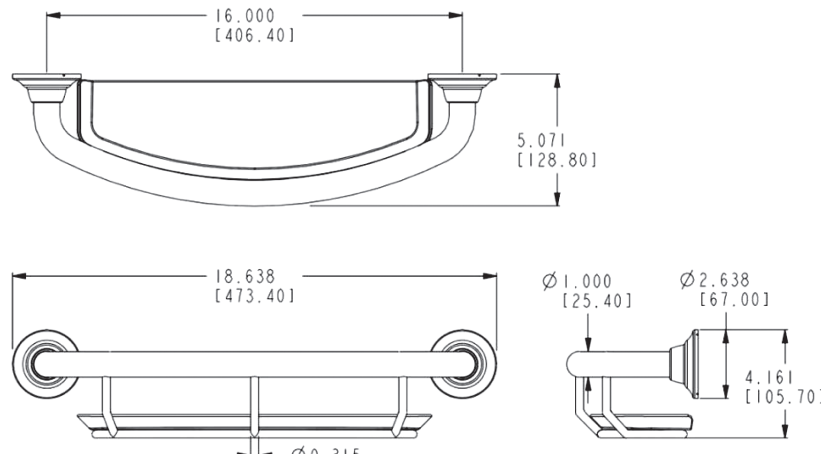

## Grab Bar with Shelf

R2356D

### Stock Numbers:

- R2356DBN – Grab Bar with Shelf  
Brushed Nickel Finish
- R2356DOWB – Grab Bar with Shelf  
Old World Bronze Finish
- R2356DCH – Grab Bar with Shelf  
Chrome Finish

### Dimensions: