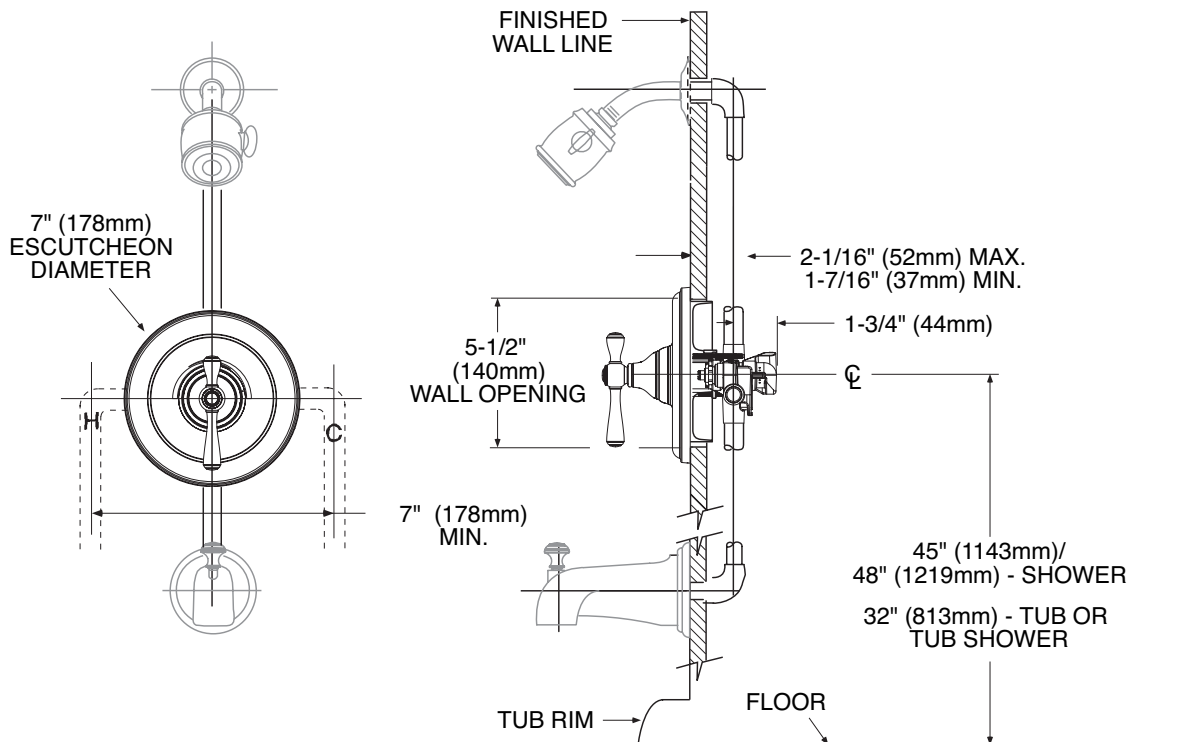

CRITICAL DIMENSIONS

(DO NOT SCALE)