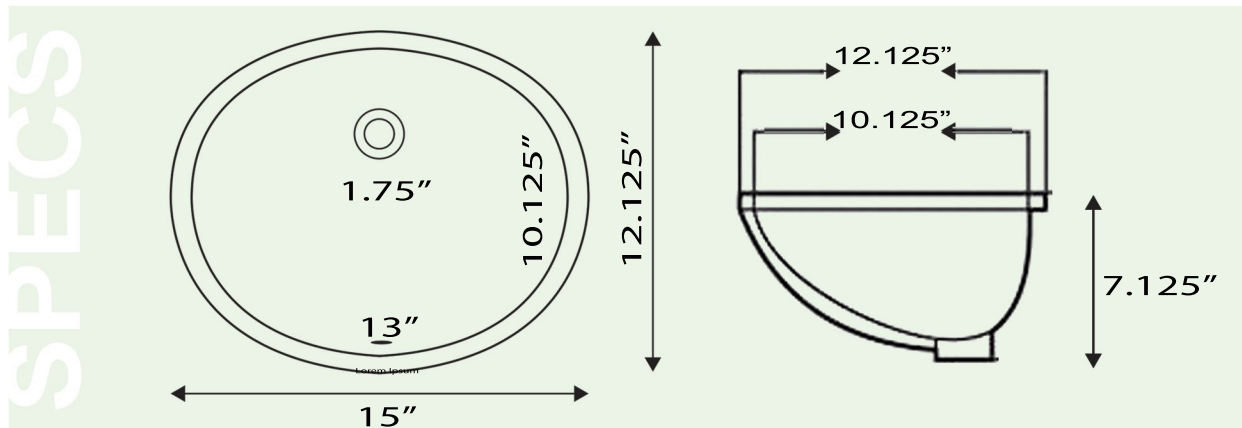

Great Point Collection

Vitreous China Bath Undermount
White Oval Sink with Glazed Bottom

Nantucket

S I N K S

MODEL:

GB-13X10-W

www.NantucketSinksUSA.com

info@nantucketsinksusa.com

OVERALL DIMENSIONS	INTERIOR BOWL	DRAIN OPENING	BOWL DEPTH	OVERFLOW
15" x 12.125"	13" x 10.125"	1.75"	6.125, 7.125"	Yes

FEATURES:

- Vitreous China undermount with porcelain enamel glaze; easy to clean
- With Overflow - Drain not included
- Limited lifetime manufacturer's warranty
- Fits a 17" cabinet base minimum
- 1.75" Standard drain not included
- Nominal Dimensions - actual may vary by 1/4"
- Template not included - custom template required