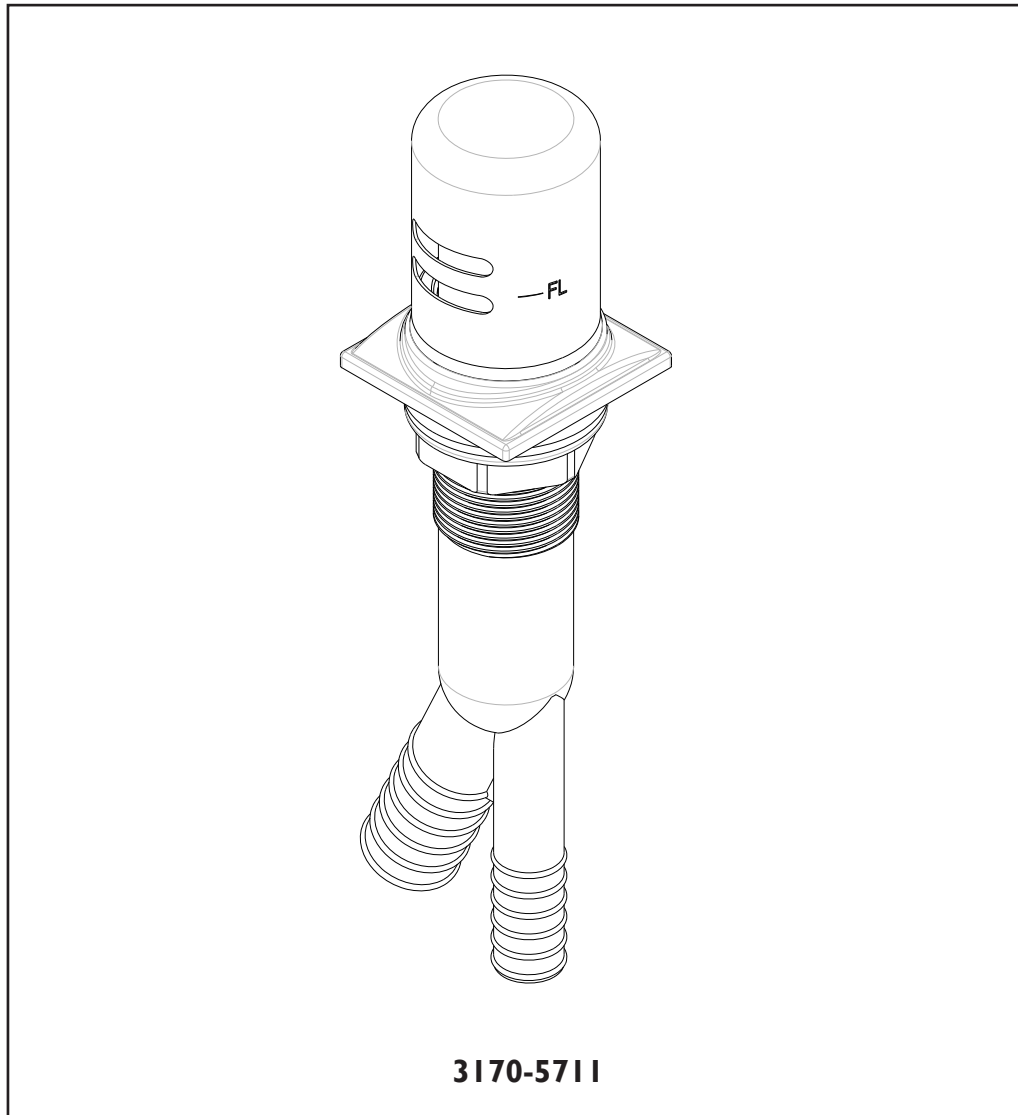

INSTALLATION INSTRUCTIONS AIR GAP KIT

NEWPORT BRASS®

Flawless Beauty. From Faucet to Finish.™

Model No's:

3170-5711, 3200-5711, 3210-5711

3160-5711, 3180-5711, 3190-5711

2001 CARNEGIE AVE, SANTA ANA CA 92705