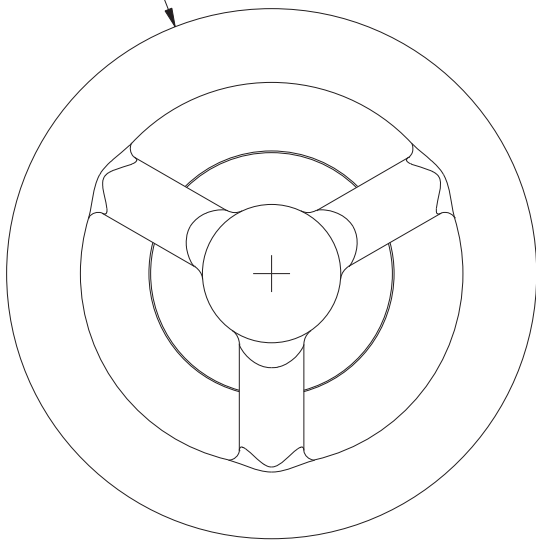

SLATER

3-Spoke Handle **3-570**

Features

- Solid brass construction
- Complements Slater product series
- Contemporary styling
- Intended for use with:
 - Bidets - Balanced Pressure Shower - Roman Tub Faucets
 - Shower Control Valves and Diverters - Wide Spread Faucets
 - Wall Mounted Faucets

Specified Model

Model	Description	Colors Finishes
3-570	3-Spoke Handle	<input type="checkbox"/> 10B <input type="checkbox"/> 15 <input type="checkbox"/> 15S <input type="checkbox"/> 26 <input type="checkbox"/> Other

Product Specification: Add "Color / Finish" suffix to Model number, below.

Trim components shall be of solid brass construction. Trim shall include Escutcheon and Handle assemblies can be used as part of a shower system specification for (a) shower control valves and diverters BUT ALSO can be ordered as replacement parts for (b) widespread faucets (c) wall mounted faucets (d) Roman Tub faucets and (e) BP shower handle replacements for nearly all collections (except Kiara, for example). 3-Spoke Handle with Escutcheon Trim shall be Newport Brass Model 3-570____.

3-570

PRODUCT DIMENSIONS *(Units are in inches)*

Ø2.88 [73]

Slater 3-Spoke Handle
3-570