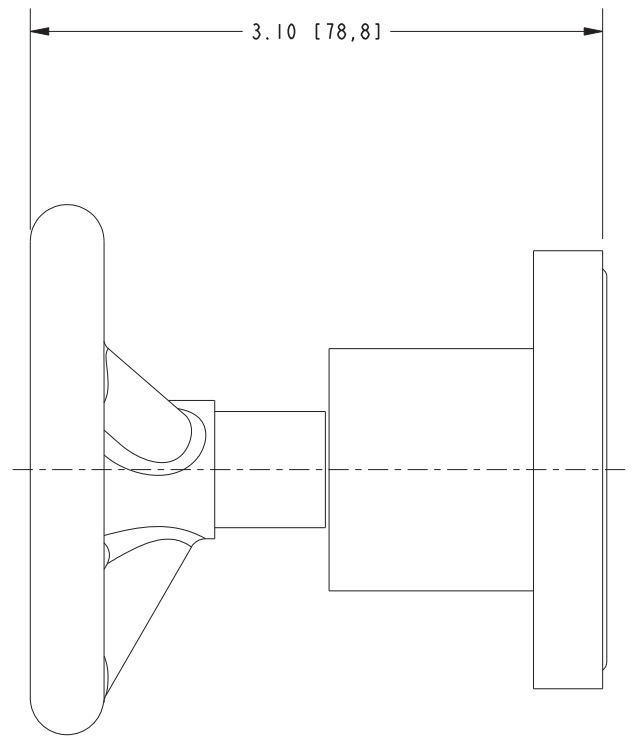

Product Specification: Add "Color / Finish" suffix to Model number, below.

Trim components shall be of solid brass construction. Trim shall include Escutcheon and Handle assemblies can be used as part of a shower system specification for (a) shower control valves and diverters BUT ALSO can be ordered as replacement parts for (b) widespread faucets (c) wall mounted faucets (d) Roman Tub faucets and (e) BP shower handle replacements for nearly all collections (except Kiara, for example). 3-Spoke Handle with Escutcheon Trim shall be Newport Brass Model 3-570____.

3-570

PRODUCT DIMENSIONS *(Units are in inches)*

Ø2.88 [73]

Slater 3-Spoke Handle
3-570