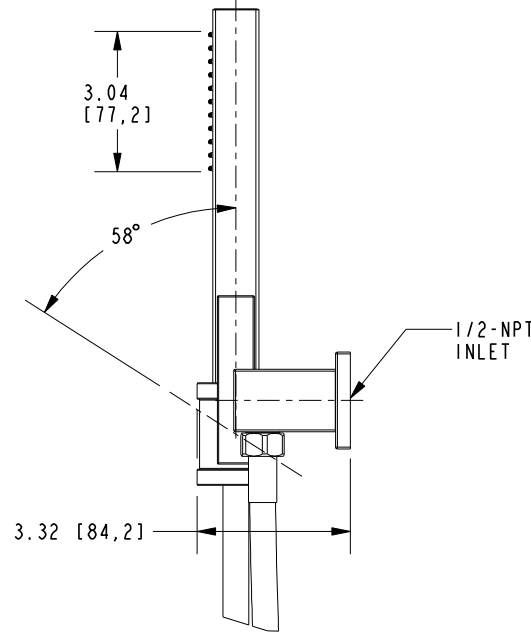

NEWPORT BATH

Features

- Converts any ADA grab bars into Handshower w/ Slidebar Set
- Compatible with all Newport Brass / Ginger Grab bars
- Fully adjustable (height and angle)
- Single function spray
- Rubber nozzles facilitate easy cleaning
- 59" [149.9 cm] spiral shower hose
- 1/2" NPT inlet elbow fitting
- 3" x 3/4" (7,6 cm x 1,9 cm) spray area.
- 1.8 GPM (6.8 LPM) Max

Handshower Set Mount for 1-1/4" Dia. Grab Bars

2040-0443

Codes / Standards Compliance

Meets or exceeds the following at date of manufacture:

- ASME A112.18.1/CSA B125.1-18
- IAMPO/cUPC
- IPC
- Energy Policy Act of 1992
- EPA WaterSense
- California Energy Commission
- ASME A112.18.3 (Back Flow)
- All applicable US Federal and State material regulations

Product Specification Add "Color / Finish" suffix to Model number, below.

The Handshower set mount shall be of solid brass construction while incorporating a non-metallic handshower engine. Handshower shall have a single function spray pattern incorporating a finished spray surface. Handshower shall incorporate twin back-check valves within the handle. Handshower Set shall have a 1/2" NPT inlet elbow fitting and 3" x 3/4" (7.6 cm x 1.9 cm) spray area while operating at 1.8 gallons (6.7 liters) per minute maximum flow rate. Handshower Set is intended for use with 1-1/4" [3.175 cm] diameter tube. Handshower set mount shall be Newport Brass Model 2040-0443/____. Required accessory Grab Bar shall be Newport Brass Model ____0-39____/____.

2040-0443

Product Dimensions are provided for reference only. For specific product installation guidelines, please reference the Installation Instructions of the product being installed.

Newport Bath Handshower Slider Kit 2040-0443