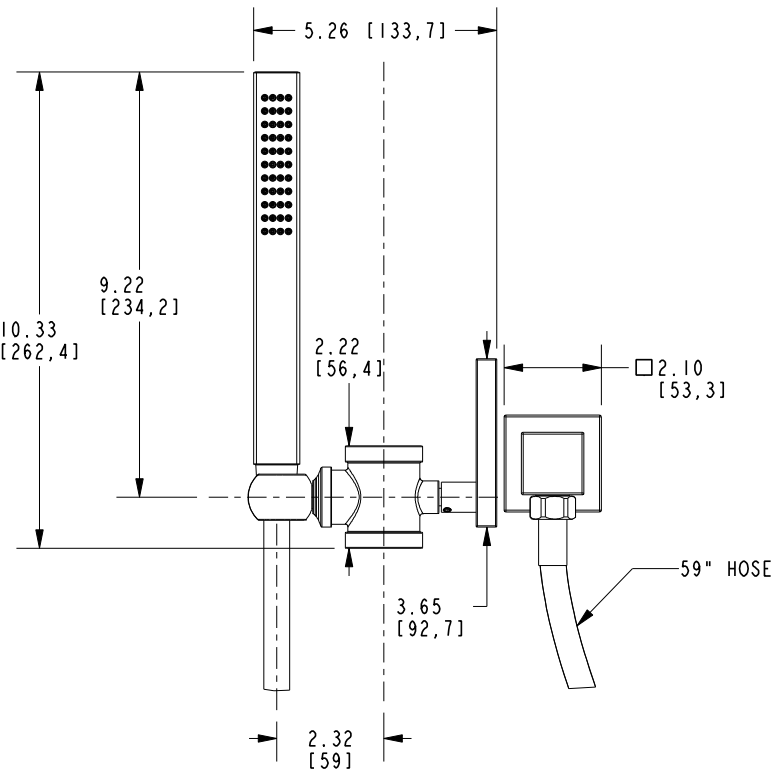

NEWPORT BATH

Features

- Converts any ADA grab bars into Handshower w/ Slidebar Set
- Compatible with all Newport Brass / Ginger Grab bars
- Fully adjustable (height and angle)
- Single function spray
- Rubber nozzles facilitate easy cleaning
- 59" [149.9 cm] spiral shower hose
- 1/2" NPT inlet elbow fitting
- 3" x 3/4" (7,6 cm x 1,9 cm) spray area.
- 1.8 GPM (6.8 LPM) Max

Handshower Set Mount for 1-1/4" Dia. Grab Bars

2040-0443

Codes / Standards Compliance

Meets or exceeds the following at date of manufacture:

- ASME A112.18.1/CSA B125.1-18
- IAMPO/cUPC
- IPC
- Energy Policy Act of 1992
- EPA WaterSense
- California Energy Commission
- ASME A112.18.3 (Back Flow)
- All applicable US Federal and State material regulations

Product Specification Add "Color / Finish" suffix to Model number, below.

The Handshower set mount shall be of solid brass construction while incorporating a non-metallic handshower engine. Handshower shall have a single function spray pattern incorporating a finished spray surface. Handshower shall incorporate twin back-check valves within the handle. Handshower Set shall have a 1/2" NPT inlet elbow fitting and 3" x 3/4" (7.6 cm x 1.9 cm) spray area while operating at 1.8 gallons (6.7 liters) per minute maximum flow rate. Handshower Set is intended for use with 1-1/4" [3.175 cm] diameter tube. Handshower set mount shall be Newport Brass Model 2040-0443/____. Required accessory Grab Bar shall be Newport Brass Model ____0-39____/____.

2040-0443

Product Dimensions are provided for reference only. For specific product installation guidelines, please reference the Installation Instructions of the product being installed.

Newport Bath Handshower Slider Kit 2040-0443