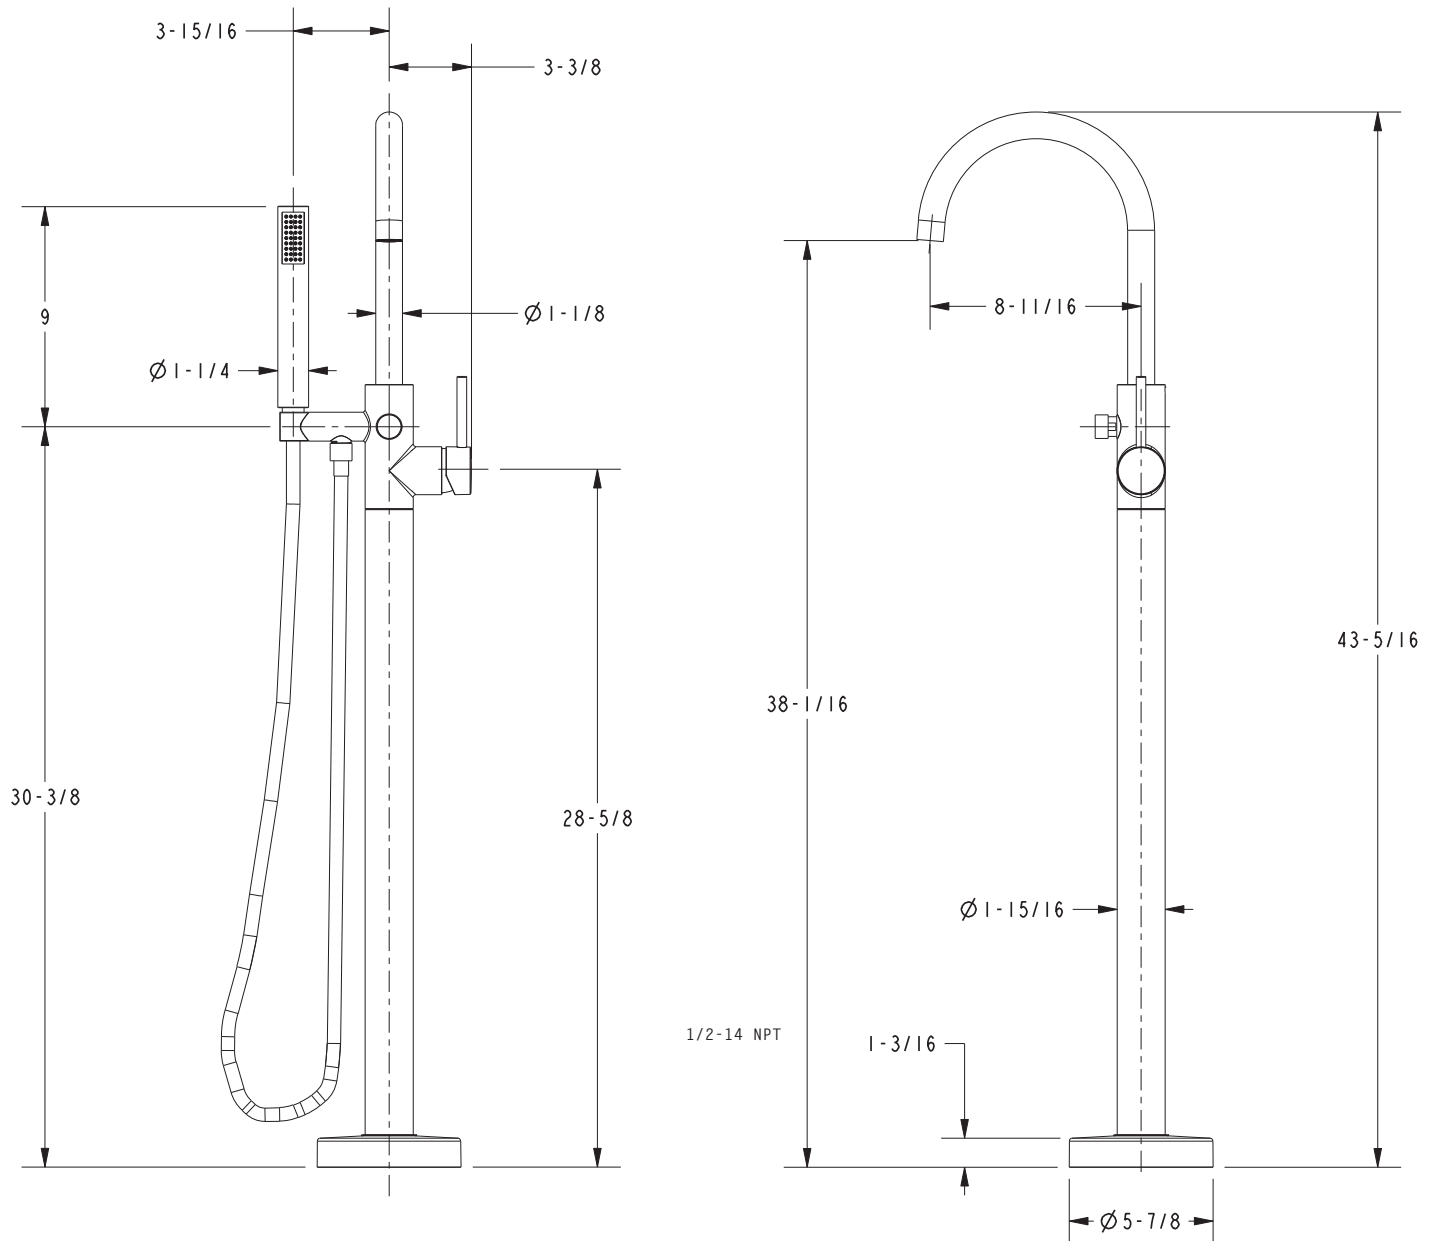

Features

- Brass Construction
- Euro-motion ceramic disc 40 mm valve cartridge
- 9.25 gallons (35 liters) per minute spout maximum flow rate
- ADA compliant contemporary lever handle with pull-out diverter
- 3/4" braided hot and cold supply lines (with 1/2" adapters)
- 38" (96.5 cm) tub spout height at outlet
- 8-11/16" (22.1 cm) tub spout reach (center-center)
- Contemporary handshower design of resin construction
- 1.8 gallons (6.7 liters) per minute handshower maximum flow rate
- Floor mounting bracket with integral base and escutcheon

Colors / Finishes

- 15: Polished Nickel
- 15S: Satin Nickel - PVD
- 26: Polished Chrome

Specified Model

Model	Description	Colors Finishes
2480-4261	Freestanding Exposed Tub and Handshower Set	<input type="checkbox"/> 15 <input type="checkbox"/> 15S <input type="checkbox"/> 26

Product Specification: Add size designator and "Color / Finish" suffix to Model number, below.

The Freestanding Exposed Tub and Handshower Set shall be made of brass construction (with resin handshower). Freestanding Exposed Tub and Handshower Set shall incorporate a Euro-motion ceramic disc 40 mm valve cartridge with ADA compliant contemporary lever handle and pull-out diverter. Product shall be designed for floor-mounted configurations. Product shall have a 38" (96.5 cm) tub spout height at outlet and 8-11/16" (22.1 cm) tub spout reach (center-center). Product shall feature a plated resin handshower having a contemporary design and a 1.8 gallons (6.7 liters) per minute maximum flow rate. Product shall include 3/4" braided hot and cold supply lines (with 1/2" adapters) and a floor mounting bracket with integral base and escutcheon. Freestanding Exposed Tub and Handshower Set shall be Newport Brass Model 2480-4261/____.

2480-4261

PRODUCT DIMENSIONS *(Units are in inches)*

Priya Tub and Handshower Set 2480-4261