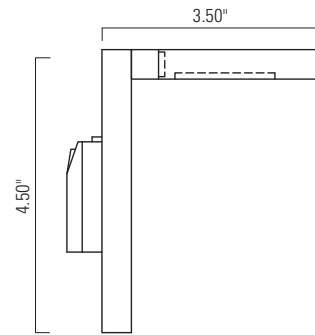

Edge - Brushed Aluminum (BA) Shiny Opal Acrylic (AC) Front view

\*WET LOCATION - OUTDOOR RATED

Side view

Edge sconce can be customized with ADA room numbers and or letter characters  
 Contact factory for more information

**LED ADA**  
 UL/ETL Listed

Product Name / Model / Dimensions	Finish Options	Glass	Lamping Options						
Edge Sconce - 1120  <table border="1"> <tr> <th>Height</th> <th>Width</th> <th>Projection</th> </tr> <tr> <td>4.50"</td> <td>8.50"</td> <td>3.50"</td> </tr> </table> *WET LOCATION - OUTDOOR RATED	Height	Width	Projection	4.50"	8.50"	3.50"	<b>Standard</b> Brushed Aluminum (BA)	<b>Standard</b> Shiny Opal Acrylic (AC)	<b>Standard</b> LED (LED) 640lm 3000K CCT, 80 CRI, 9 Watts; 120v Non dimmable
Height	Width	Projection							
4.50"	8.50"	3.50"							