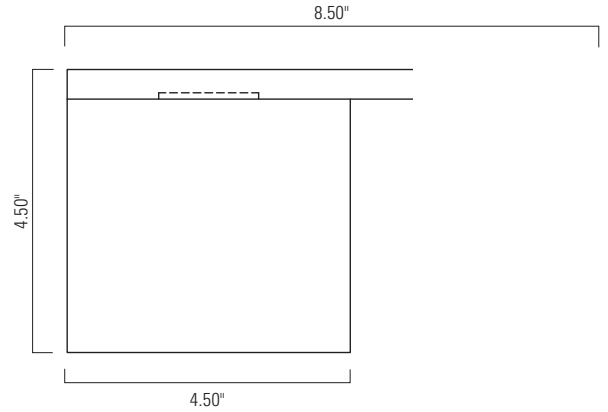

Edge - Brushed Aluminum (BA) Shiny Opal Acrylic (AC) Front view

\*WET LOCATION - OUTDOOR RATED

Side view

Edge sconce can be customized with ADA room numbers and or letter characters  
 Contact factory for more information

**LED ADA**  
 UL/ETL Listed

Product Name / Model / Dimensions	Finish Options	Glass	Lamping Options						
Edge Sconce - 1120  <table border="1"> <tr> <th>Height</th> <th>Width</th> <th>Projection</th> </tr> <tr> <td>4.50"</td> <td>8.50"</td> <td>3.50"</td> </tr> </table> *WET LOCATION - OUTDOOR RATED	Height	Width	Projection	4.50"	8.50"	3.50"	<b>Standard</b> Brushed Aluminum (BA)	<b>Standard</b> Shiny Opal Acrylic (AC)	<b>Standard</b> LED (LED) 640lm 3000K CCT, 80 CRI, 9 Watts; 120v Non dimmable
Height	Width	Projection							
4.50"	8.50"	3.50"							