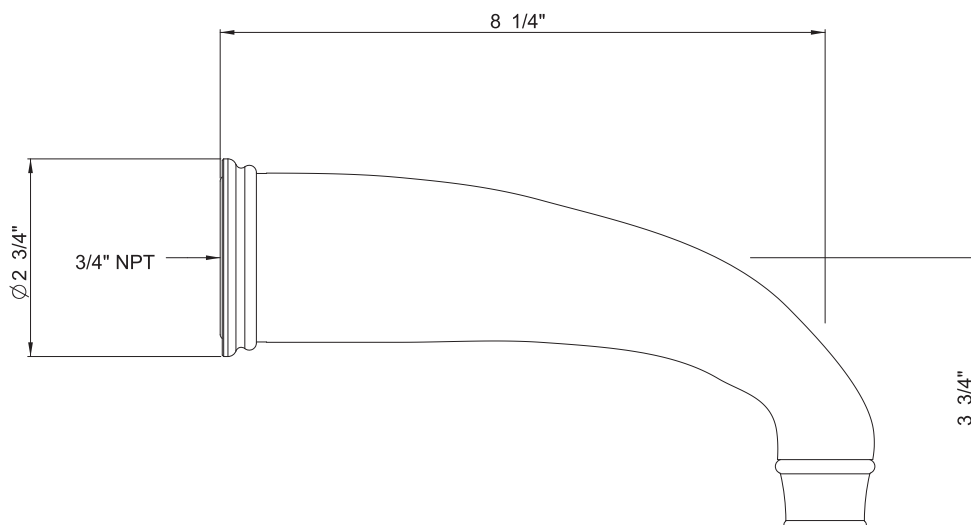

WARRANTY

- Limited Lifetime