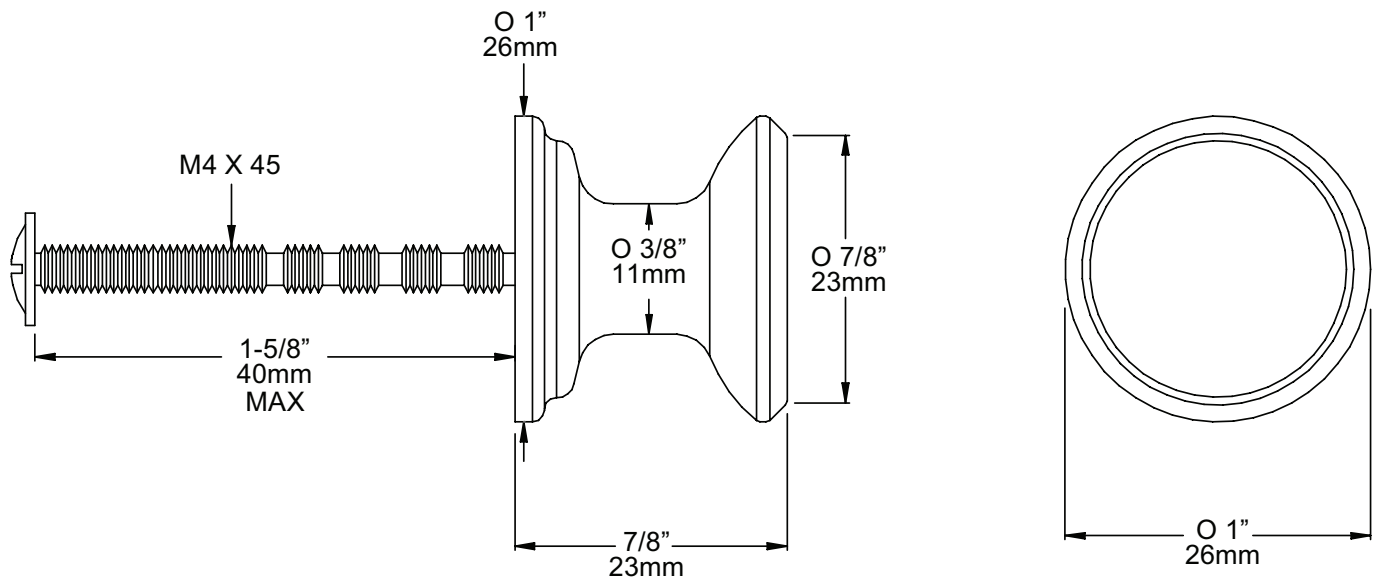

For warranty or additional information, contact:

US Customers

U.S.A.
houseofrohl.com/support
1-800-777-9762

Canadian Customers

QUEBEC / MARITIMES / WESTERN CANADA
houseofrohl.ca/support
1-866-473-8442

ONTARIO
houseofrohl.ca/support
1-800-287-5354