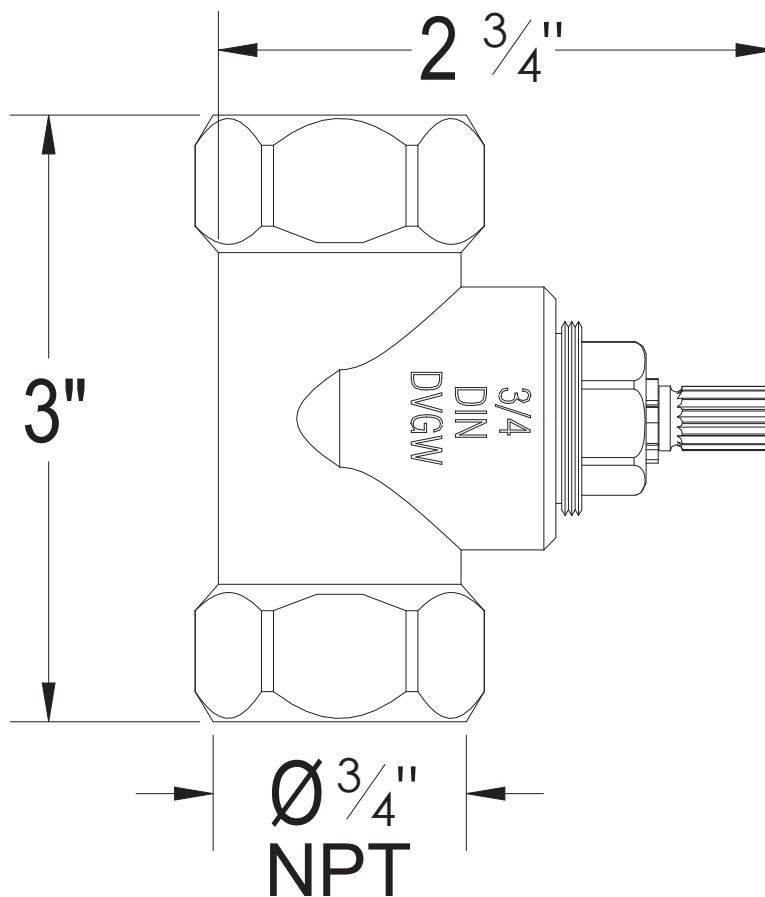

## PRODUCT SPECIFICATION SHEET

### ITEM # SASTOP34 ROUGH 3/4" Wall mount volume control valve

- One 3/4" NPT inlet port
- One 3/4" NPT outlet port
- 1/4 turn ceramic disk cartridge clockwise
- 12 GPM
- Extension kit included with trim
- HANDLE TRIM NOT INCLUDED

The measurements shown are for reference only. Products and specifications shown are subject to change without notice.

[www.santecfaucet.com](http://www.santecfaucet.com) | P: 310.542.0063 F: 310.542.5681