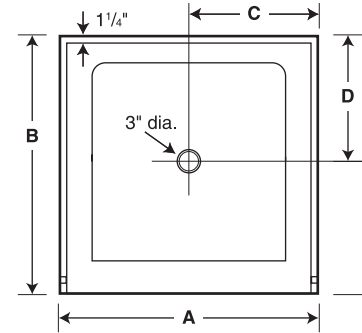

Model	Nominal Size	Rough-In Dimensions			
		A	B	C	D
SS-3232	32" x 32"	32-3/8"	32-3/16"	16-3/16"	16-3/16"
SS-3248	32" x 48"	48-3/8"	32-3/16"	24-3/16"	16-3/16"
SS-3260	32" x 60"	60-3/8"	32-3/16"	30-3/16"	16-3/16"
SS-3442	34" x 42"	42-3/8"	34-3/16"	21-3/16"	17-3/16"
SS-3448	34" x 48"	48-3/8"	34-3/16"	24-3/16"	17-3/16"
SS-3454	34" x 54"	54-3/8"	34-3/16"	27-3/16"	17-3/16"
SS-3460	34" x 60"	60-3/8"	34-3/16"	30-3/16"	17-3/16"
SS-3636	36" x 36"	36-3/8"	36-3/16"	18-3/16"	18-3/16"
SS-4236	42" x 36"	36-3/8"	42-3/16"	18-3/16"	20-3/16"
SS-4242	42" x 42"	42-3/8"	42-3/16"	21-3/16"	21-3/16"

Model	A	B	C	D
SS-3232	32"	32"	16"	16"
SS-3248	48"	32"	24"	16"
SS-3260	60"	32"	30"	16"
SS-3442	42"	34"	21"	17"
SS-3448	48"	34"	24"	17"
SS-3454	54"	34"	27"	17"
SS-3460	60"	34"	30"	17"
SS-3636	36"	36"	18"	18"
SS-4236	36"	42"	18"	21"
SS-4242	42"	42"	21"	21"

IMPORTANT: Rough-in dimensions are provided for reference only. You must measure the actual shower pan and check local building code requirements before construction of the stud wall.

SPECIFICATIONS

Swanstone Single Threshold Shower Pans With Fit-Flo™ Drain

Model	Part	Nominal Size Dimensions	Ship Wt. Lb.	Ship FedEx	Carton Dims. In.	Cu. Ft.
SS-3232	SF03232MD	32" D x 32" W (813 mm x 813 mm)	32	-	38 x 37 x 10	9
SS-3248	SF03248MD	32" D x 48" W (813 mm x 1219 mm)	49	-	54 x 38 x 10	12
SS-3260	SF03260MD	32" D x 60" W (813 mm x 1524 mm)	56	-	66 x 37 x 10	15
SS-3442	SF03442MD	34" D x 42" W (864 mm x 1067 mm)	37	-	48 x 40 x 10	12
SS-3448	SF03448MD	34" D x 48" W (864 mm x 1219 mm)	47	-	54 x 39 x 10	13
SS-3454	SF03454MD	34" D x 54" W (864 mm x 1372 mm)	55	-	60 x 40 x 10	14
SS-3460	SF03460MD	34" D x 60" W (864 mm x 1524 mm)	54	-	69 x 40 x 10	16
SS-3636	SF03636MD	36" D x 36" W (914 mm x 914 mm)	40	-	42 x 41 x 10	10
SS-4236	SF04236MD	42" D x 36" W (1067 mm x 914 mm)	44	-	47 x 42 x 10	12
SS-4242	SF04242MD	42" D x 42" W (1067 mm x 1067 mm)	53	-	48 x 48 x 10	14