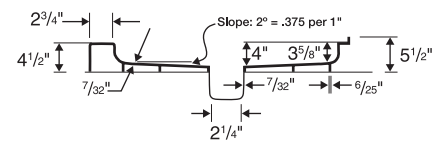

IMPORTANT: Rough-in dimensions are provided for reference only. You must measure the actual shower pan and check local building code requirements before construction of the stud wall.