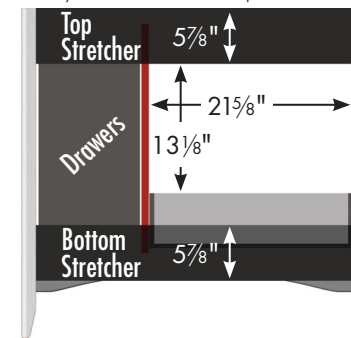

internal dividers

Vanity back clear openings for plumbing
(may need to cut adjustable shelf)

36" Wallingford Vanity
Drawers Left
 36" wide
 34½" tall
 21" or 18" front-to-back