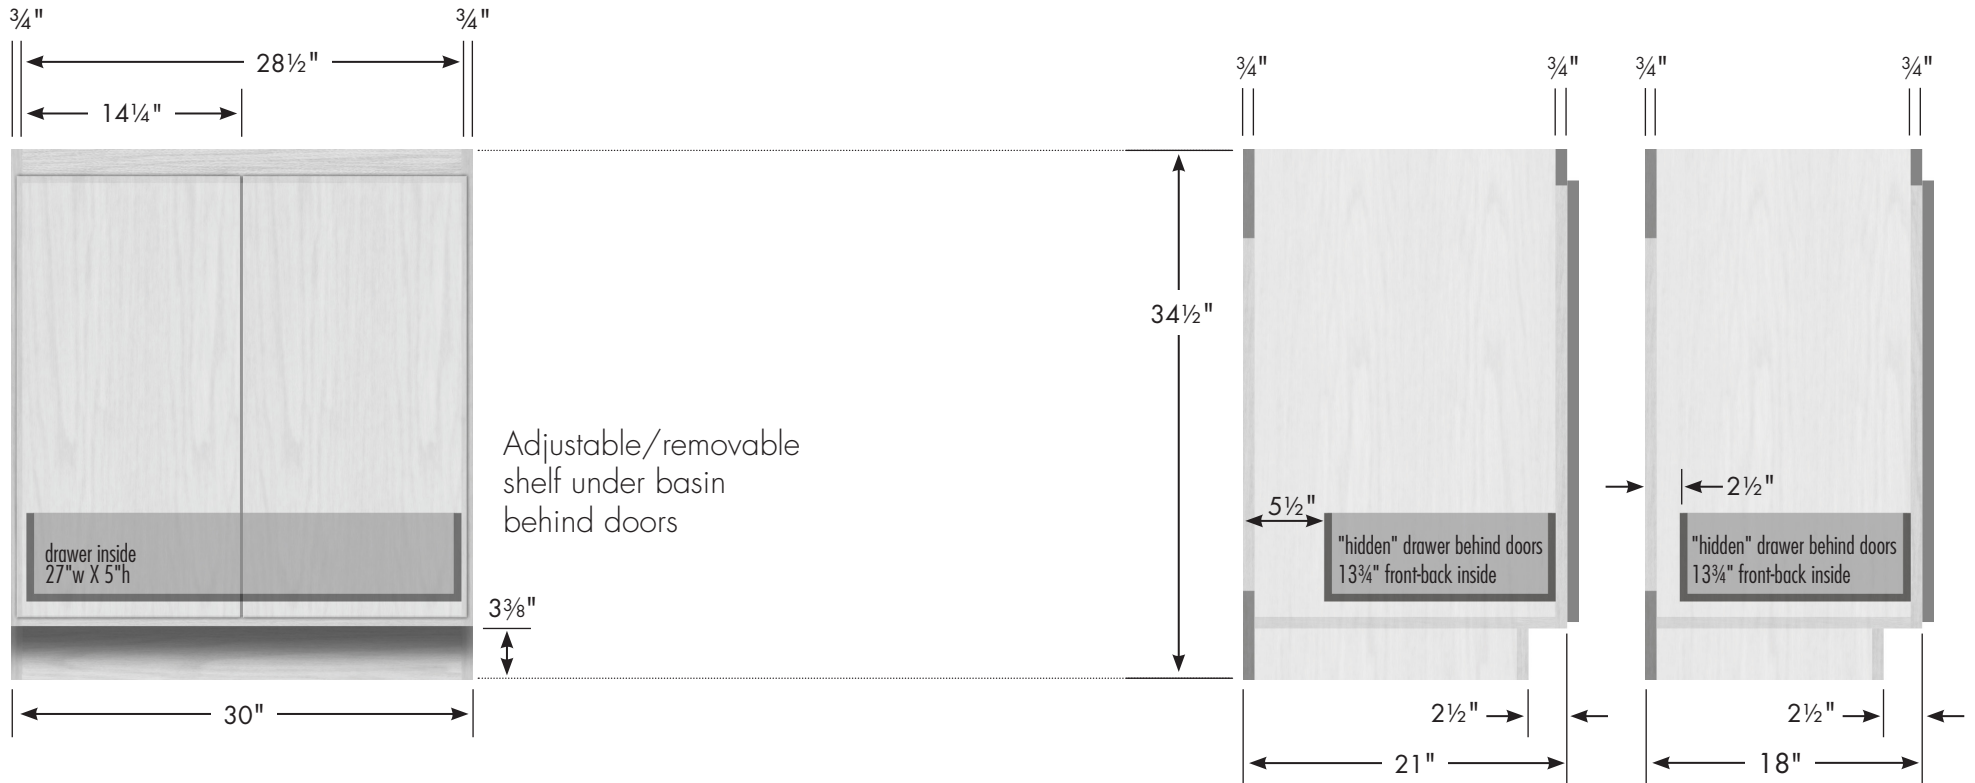

## Montlake View Vanity 30" w, 34½" h, no side drawers

Vanity back clear openings for plumbing  
(may need to cut adjustable shelf)

**30" Montlake View Vanity**  
**No Side Drawers**  
30" wide  
34½" tall  
21" or 18" front-to-back