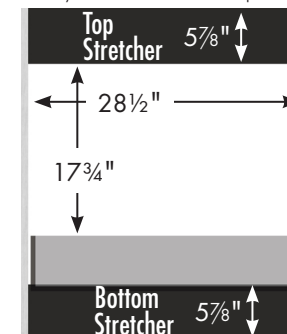

## Montlake View Vanity 30" w, 34½" h, no side drawers

Vanity back clear openings for plumbing  
(may need to cut adjustable shelf)

**30" Montlake View Vanity**  
**No Side Drawers**  
30" wide  
34½" tall  
21" or 18" front-to-back